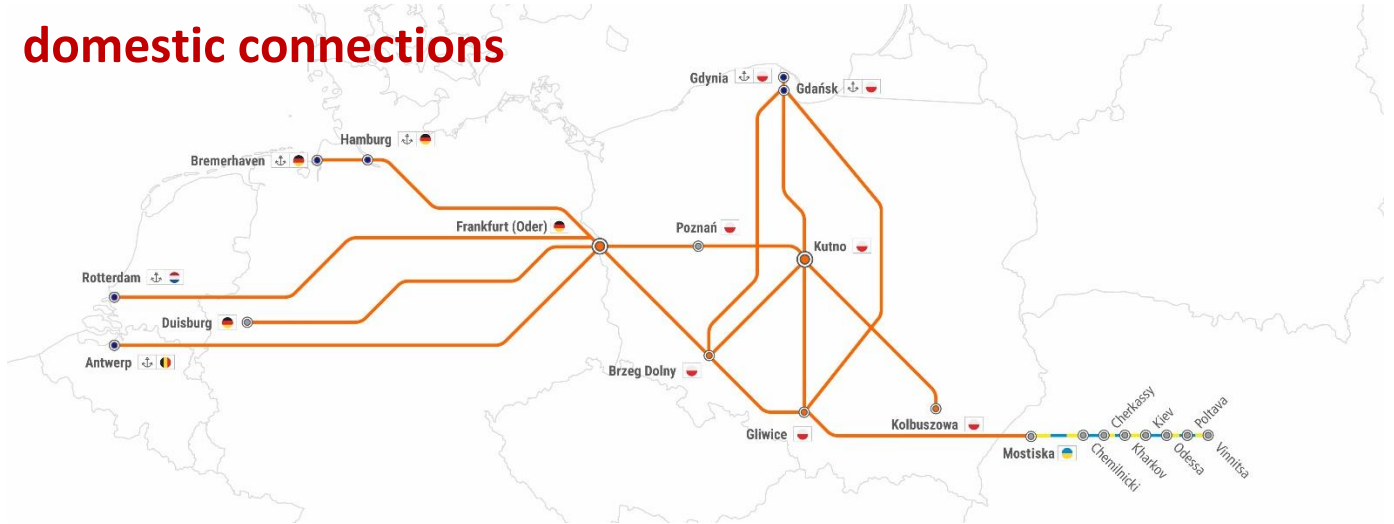

RAILWAY REPORT

15.04.2024-28.04.2024

domestic connections

REFERS TO: obstacles no

- Gliwice -> Gdynia/Gdańsk -> Gliwice: 1, 4, 5, 6, 7, 8, 9, 10
- Gliwice -> Kutno -> Gliwice: 3, 4, 5, 6, 7, 8,
- Gliwice -> Medyka/Mostiska -> Gliwice: 27, 28, 29, 30, 31, 32
- Gliwice -> Frankfurt (Oder) -> Gliwice: 19, 23, 24, 25, 26
- Kutno -> Gdynia/Gdańsk -> Kutno: 9, 10, 11, 12, 13, 14, 15, 16,
- Kolbuszowa -> Kutno -> Kolbuszowa: 20, 21
- Brzeg Dolny -> Gdynia/Gdańsk -> Brzeg Dolny: 17, 18, 19, 22
- Brzeg Dolny -> Kutno -> Brzeg Dolny: 9, 10, 11, 12, 13, 14, 15, 16, 17, 18, 19,
- Brzeg Dolny -> Frankfurt (Oder) -> Brzeg Dolny: 23, 24, 25, 26
- Frankfurt Oder -> Kutno -> Frankfurt Oder (RTM/ANTW/HMB): 9, 10, 11, 12, 13, 14, 15, 16, 17, 18, 19,