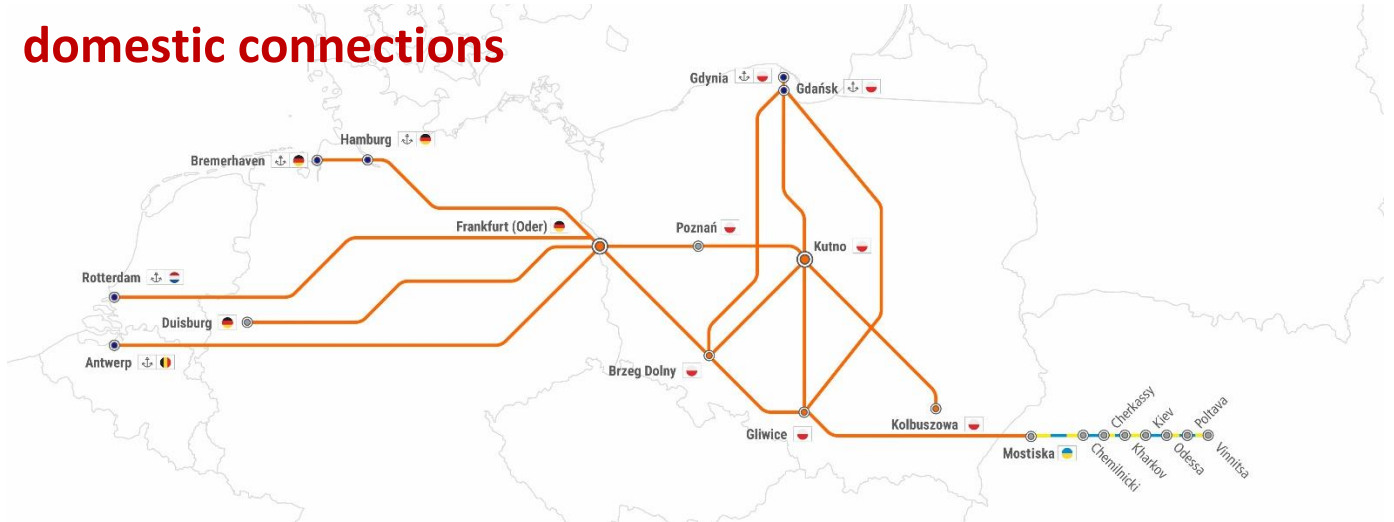

RAILWAY REPORT

11.03.2024-24.03.2024

domestic connections

REFERS TO: obstacles no

Gliwice -> Gdynia/Gdańsk -> Gliwice: 1, 2, 3, 4, 5, 6, 7, 8, 9, 10,
 Gliwice -> Kutno -> Gliwice: 1, 2, 3, 4, 5, 6, 7, 8, 9, 10,
 Gliwice -> Medyka/Mostiska -> Gliwice: 27, 28, 29, 30, 31, 32
 Gliwice -> Frankfurt (Oder) -> Gliwice: 18, 21, 23, 24, 25, 26,
 Kutno -> Gdynia/Gdańsk -> Kutno: 11, 12, 13, 14, 15, 16, 17, 18,
 Kolbuszowa -> Kutno -> Kolbuszowa: 19
 Brzeg Dolny -> Gdynia/Gdańsk -> Brzeg Dolny: 12, 17, 18, 20
 Brzeg Dolny -> Kutno -> Brzeg Dolny: 11, 12, 13, 14, 15, 16, 17, 18,
 Brzeg Dolny -> Frankfurt (Oder) -> Brzeg Dolny: 21, 22, 23, 24, 25, 26,
 Frankfurt Oder -> Kutno -> Frankfurt Oder (RTM/ANTW/HMB): 11, 12, 13, 14, 15, 16, 17, 18,

10.03-17.03 AND 22.03-25.03 AT 23:30-04:30 CLOSING

8. OBSTACLES ON THE ROUTE BETWEEN BABY – PIOTRKÓW TRYB. ON 21.03-30.03 AT 22:40 – 04:40 DRIVING ON A SINGLE TRACK

Linia nr 1 Gliwice -> Gdynia/Gdańsk -> Gliwice
Gliwice -> Kutno -> Gliwice