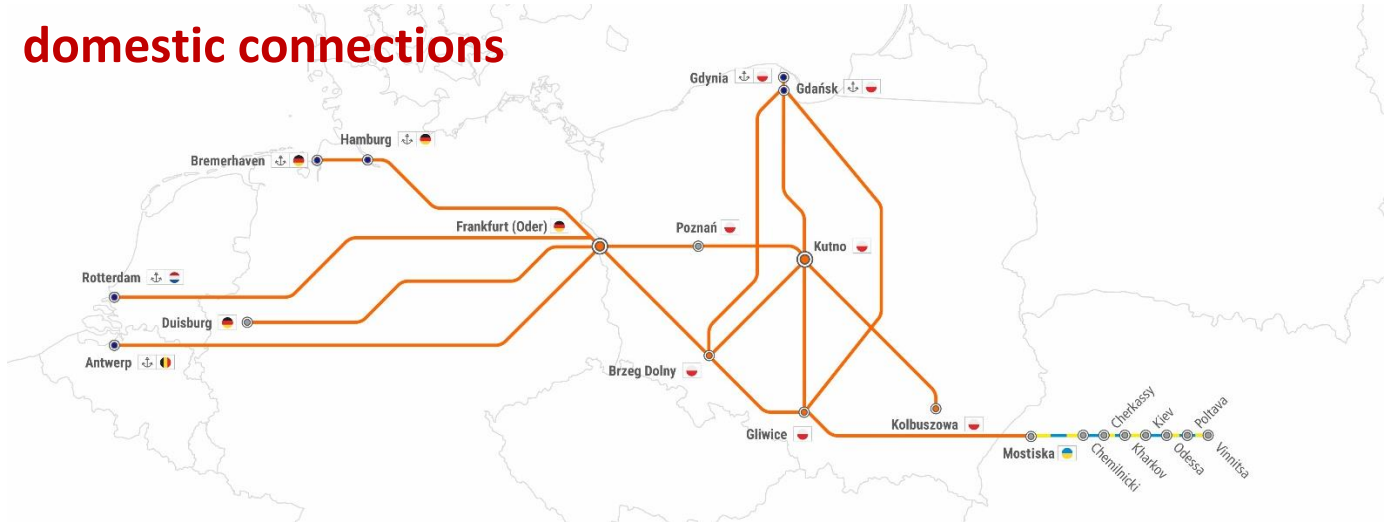

RAILWAY REPORT

19.02.2024-03.03.2024

domestic connections

REFERS TO: obstacles no

- Gliwice -> Gdynia/Gdańsk -> Gliwice: 1, 2, 3, 4, 5, 6, 7, 8
- Gliwice -> Kutno -> Gliwice: 1, 2, 3, 4, 5, 6, 7, 8
- Gliwice -> Medyka/Mostiska -> Gliwice: 23, 24, 25
- Gliwice -> Frankfurt (Oder) -> Gliwice: 18, 19, 20, 21, 22
- Kutno -> Gdynia/Gdańsk -> Kutno: 9, 10, 11, 12, 13, 14, 15
- Kolbuszowa -> Kutno -> Kolbuszowa: 16, 17
- Brzeg Dolny -> Gdynia/Gdańsk -> Brzeg Dolny: 10, 11, 12, 13, 14, 15
- Brzeg Dolny -> Kutno -> Brzeg Dolny: 9, 10, 11, 12, 13, 14, 15
- Brzeg Dolny -> Frankfurt (Oder) -> Brzeg Dolny: 18, 19, 20, 21, 22
- Frankfurt Oder -> Kutno -> Frankfurt Oder (RTM/ANTW/HMB): 9, 10, 11, 12, 13, 14, 15

OBSTACLES AT RAIL INFRASTRUCTURE:	REFERS TO:
1. OBSTACLES ON THE ROUTE BETWEEN BYTOM BOBEREK - NAKŁO ŚL. ON 10.12-09.03 AT 09:00-13:00, CLOSING AND DRIVING ON A SINGLE TRACK	Line no 131 Gliwice -> Gdynia/Gdańsk -> Gliwice Gliwice -> Kutno -> Gliwice
2. OBSTACLES ON THE ROUTE BETWEEN RUSIEC ŁÓDZKI- ZDUŃSKA WOLA KARSZNICE ON 02.02-09.03 CLOSING AND DRIVING ON A SINGLE TRACK	Line no 131 Gliwice -> Gdynia/Gdańsk -> Gliwice Gliwice -> Kutno -> Gliwice
3. OBSTACLES ON THE ROUTE BETWEEN INOWROCŁAW RĄBINEK –KARCZYŃ ON 25.02 AT 23:00 - 04:00 DRIVING ON A SINGLE TRACK	Line no 131 Gliwice -> Gdynia/Gdańsk -> Gliwice Gliwice -> Kutno -> Gliwice
4. OBSTACLES ON THE ROUTE BETWEEN TAROWSKIE GÓRY – KALETY ON 26.02-08.03 AT 08:00-16:00 DRIVING ON A SINGLE TRACK	Line no 131 Gliwice -> Gdynia/Gdańsk -> Gliwice Gliwice -> Kutno -> Gliwice
5. OBSTACLES ON THE ROUTE BETWEEN PIOTRKÓW KUJ.- ZARYŃ ON 28.02-03.03 AT 10:00-16:00 DRIVING ON A SINGLE TRACK	Line no 131 Gliwice -> Gdynia/Gdańsk -> Gliwice Gliwice -> Kutno -> Gliwice
6. OBSTACLES ON THE ROUTE BETWEEN KŁUDNA- KRASKI ON 01.03-03.03 AT 23:00-03:00 DRIVING ON A SINGLE TRACK	Line no 131 Gliwice -> Gdynia/Gdańsk -> Gliwice Gliwice -> Kutno -> Gliwice