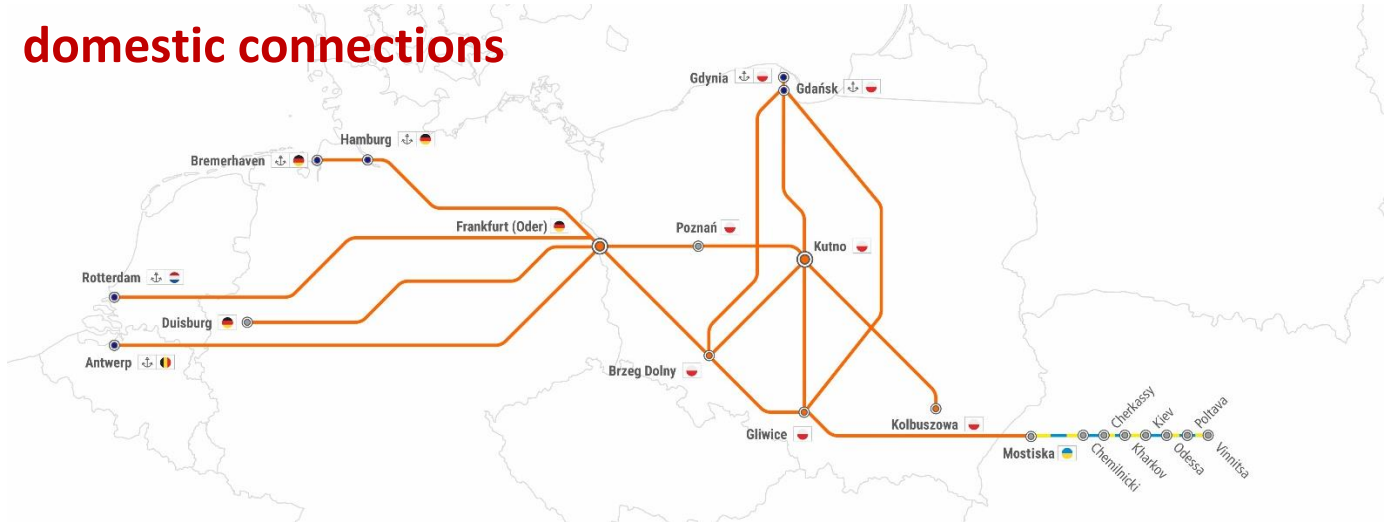

RAILWAY REPORT

12.02.2024-25.02.2024

domestic connections

REFERS TO: obstacles no

- Gliwice -> Gdynia/Gdańsk -> Gliwice: 1, 2, 3, 4,
- Gliwice -> Kutno -> Gliwice: 1, 2, 3, 4,
- Gliwice -> Medyka/Mostiska -> Gliwice: 20, 21
- Gliwice -> Frankfurt (Oder) -> Gliwice: 14, 15, 16, 17, 18, 19
- Kutno -> Gdynia/Gdańsk -> Kutno: 5, 6, 7, 8, 9
- Kolbuszowa -> Kutno -> Kolbuszowa: 10, 11, 12, 13
- Brzeg Dolny -> Gdynia/Gdańsk -> Brzeg Dolny: 6, 7, 8, 9
- Brzeg Dolny -> Kutno -> Brzeg Dolny: 5, 6, 7, 8, 9
- Frankfurt Oder -> Kutno -> Frankfurt Oder (RTM/ANTW/HMB): 5, 6, 7, 8, 9

OBSTACLES AT RAIL INFRASTRUCTURE:	REFERS TO:
1. OBSTACLES ON THE ROUTE BETWEEN BYTOM BOBEREK - NAKŁO ŚL. ON 10.12-09.03 AT 09:00-13:00, CLOSING AND DRIVING ON A SINGLE TRACK	Line no 131 Gliwice -> Gdynia/Gdańsk -> Gliwice Gliwice -> Kutno -> Gliwice
2. OBSTACLES ON THE ROUTE BETWEEN RUSIEC ŁÓDZKI- ZDUŃSKA WOLA KARSZNICE ON 02.02-09.03 CLOSING AND DRIVING ON A SINGLE TRACK	Line no 131 Gliwice -> Gdynia/Gdańsk -> Gliwice Gliwice -> Kutno -> Gliwice
3. OBSTACLES ON THE ROUTE BETWEEN INOWROCŁAW RĄBINEK –KARCZYN ON 25.02 AT 23:00 - 04:00 DRIVING ON A SINGLE TRACK	Line no 131 Gliwice -> Gdynia/Gdańsk -> Gliwice Gliwice -> Kutno -> Gliwice
4. OBSTACLES ON THE ROUTE BETWEEN GOMUNICE- GORZKOWICE ON 19.02-27.02 AT 22:40 – 04:40 DRIVING ON A SINGLE TRACK	Line no 1 Gliwice -> Gdynia/Gdańsk -> Gliwice Gliwice -> Kutno -> Gliwice
5. OBSTACLES ON THE ROUTE BETWEEN NOWY TOMYŚL- ZBĄSZYŃ ON 15.02-28.02 AT 23:00-05:00 DRIVING ON A SINGLE TRACK	Line no 3 Brzeg Dolny -> Kutno -> Brzeg Dolny Kutno -> Gdynia/Gdańsk -> Kutno Frankfurt Oder -> Kutno -> Frankfurt Oder (RTM/ANTW/HMB)
6. CLOSING ON THE ROUTE BETWEEN KRAMSK – KONIN ON 19.02-28.02 AT 23:30-04:00, ON 9.02-8.03 DRIVING ON A SINGLE TRACK	Line no 3 Brzeg Dolny -> Kutno -> Brzeg Dolny Brzeg Dolny -> Gdynia/Gdańsk -> Brzeg Dolny Kutno -> Gdynia/Gdańsk -> Kutno Frankfurt Oder -> Kutno -> Frankfurt Oder (RTM/ANTW/HMB)