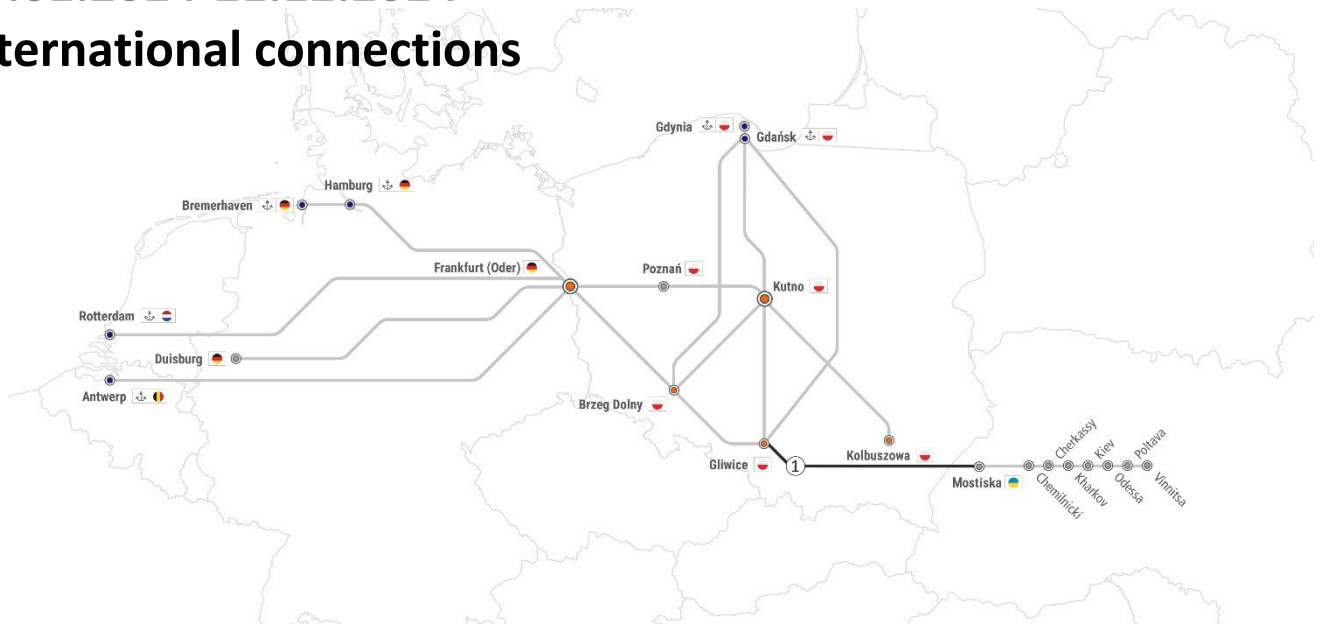

# RAILWAY REPORT

08.01.2024-21.12.2024

## international connections

### OBSTACLES AT RAIL INFRASTRUCTURE:

1. CONGESTION OF TRAINS AT MEDYKA STATION, TRAINS ARE STOPPED ON THE ROUTE AND WAITING FOR A FREE TRACK AT THE BORDER STATION

### REFERS TO:

Gliwice – Mostiska UA