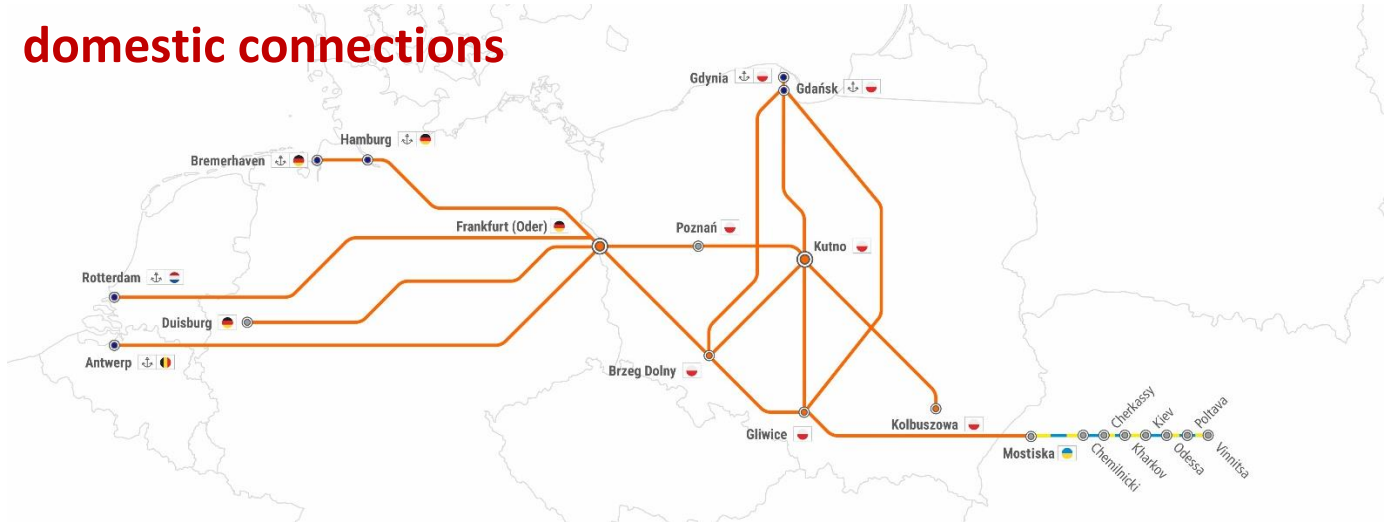

RAILWAY REPORT

08.01.2024-21.01.2024

domestic connections

REFERS TO: obstacles no

Gliwice -> Gdynia/Gdańsk -> Gliwice: 1, 8, 9, 10, 11, 12, 13, 14, 15, 17, 19
 Gliwice -> Kutno -> Gliwice: 1, 8, 9, 10, 11, 12, 13, 14, 15, 17, 19
 Gliwice -> Medyka/Mostiska -> Gliwice: 6, 7, 16, 18, 20
 Gliwice -> Frankfurt (Oder) -> Gliwice: 23, 24, 25, 26
 Kutno -> Gdynia/Gdańsk -> Kutno: 2, 3, 4, 5,
 Brzeg Dolny -> Gdynia/Gdańsk -> Brzeg Dolny: 2, 3, 21, 22, 27
 Brzeg Dolny -> Kutno -> Brzeg Dolny: 2, 3, 4, 5,
 Brzeg Dolny -> Frankfurt (Oder) -> Brzeg Dolny: 23, 24, 25, 26
 Frankfurt Oder -> Kutno -> Frankfurt Oder (RTM/ANTW/HMB): 2, 3, 4, 5

OBSTACLES AT RAIL INFRASTRUCTURE:	REFERS TO:
1. OBSTACLES ON THE ROUTE BETWEEN ROKICINY - BABY ON 18.01-28.01 AT 22:30-04:30 DRIVING ON A SINGLE TRACK	Linia nr 1 Gliwice -> Gdynia/Gdańsk -> Gliwice Gliwice -> Kutno -> Gliwice
2. CLOSING ON THE ROUTE BETWEEN KRAMSK – KONIN ON 13.11-21.01 AT 23:30-03:30 DRIVING ON A SINGLE TRACK	Linia nr 3 Brzeg Dolny -> Kutno -> Brzeg Dolny Brzeg Dolny -> Gdynia/Gdańsk -> Brzeg Dolny Kutno -> Gdynia/Gdańsk -> Kutno Frankfurt Oder -> Kutno -> Frankfurt Oder (RTM/ANTW/HMB)
3. CLOSING ON THE ROUTE BETWEEN KUTNO – KUTNO ZACHÓD ON 11.12-06.03 (MON, TUE, WED) AT 23:50-03:30	Linia nr 3 Brzeg Dolny -> Kutno -> Brzeg Dolny Brzeg Dolny -> Gdynia/Gdańsk -> Brzeg Dolny Kutno -> Gdynia/Gdańsk -> Kutno Frankfurt Oder -> Kutno -> Frankfurt Oder (RTM/ANTW/HMB)
4. OBSTACLES ON THE ROUTE BETWEEN ŚWIEBODZIN – TOPORÓW TILL 31.01 DRIVING ON A SINGLE TRACK	Linia nr 3 Brzeg Dolny -> Kutno -> Brzeg Dolny Kutno -> Gdynia/Gdańsk -> Kutno Frankfurt Oder -> Kutno -> Frankfurt Oder (RTM/ANTW/HMB)
5. OBSTACLES ON THE ROUTE BETWEEN BUK – PAŁĘDZIE ON 14.01-21.01 AT 23:00-05:00 DRIVING ON A SINGLE TRACK	Linia nr 3 Brzeg Dolny -> Kutno -> Brzeg Dolny Kutno -> Gdynia/Gdańsk -> Kutno Frankfurt Oder -> Kutno -> Frankfurt Oder (RTM/ANTW/HMB)