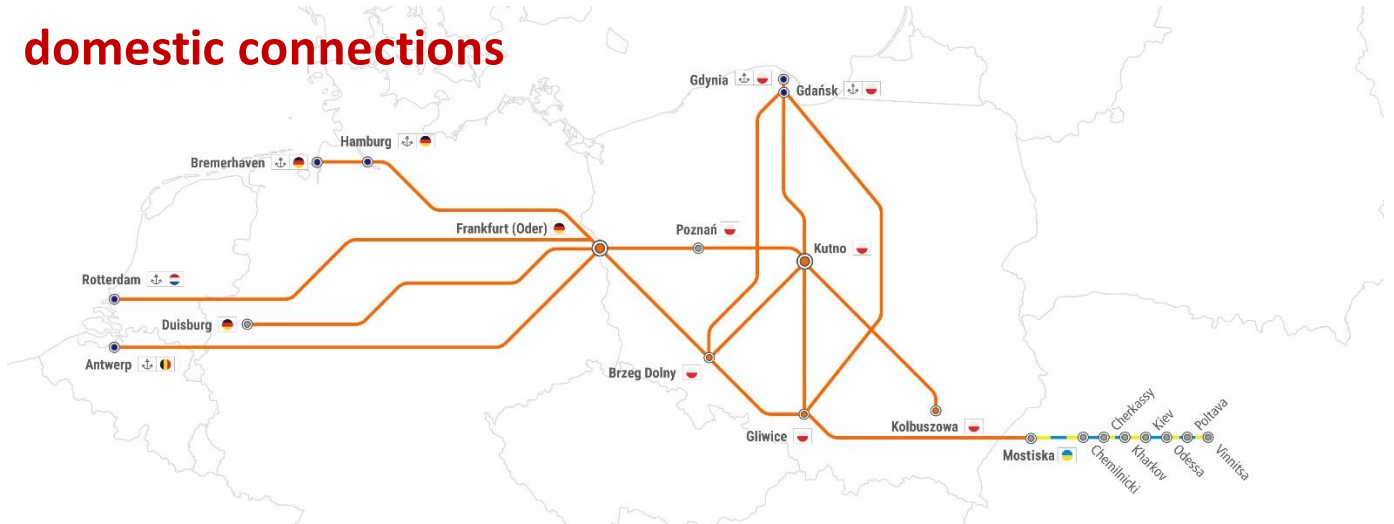

## domestic connections

OBSTACLES AT RAIL INFRASTRUCTURE:	REFERS TO:
1. CLOSING STARA WIEŚ K/KUTNA STATION FROM MON TO SUN AT 22:40-04:15 OBSTACLES ON STATION KUTNO DUE TO CONNECTION LCS SYSTEM	Track no 3 Gliwice -> Kutno -> Gliwice Brzeg Dolny -> Kutno -> Brzeg Dolny Kutno -> Gdynia/Gdańsk -> Kutno Frankfurt Oder -> Kutno -> Frankfurt Oder (RTM/ANTW/HMB)
2. OBSTACLES ON THE ROUTE BETWEEN PIOTRKÓW TRYBUNALSKI – BABY ON 10.12-18.12 AT 22:30-04:30 DRIVING ON A SINGLE TRACK	Track no 1 Gliwice -> Gdynia/Gdańsk -> Gliwice Gliwice -> Kutno -> Gliwice
3. OBSTACLES ON THE ROUTE BETWEEN PIOTRKÓW TRYBUNALSKI – ROZPRZA ON 19.12-27.12 AT 23:00-05:00 DRIVING ON A SINGLE TRACK	Track no 1 Gliwice -> Gdynia/Gdańsk -> Gliwice Gliwice -> Kutno -> Gliwice
4. CLOSING ON THE ROUTE BETWEEN KUTNO – KUTNO ZACHÓD AND KRAMSK – KONIN ON 13.11-20.01 AT 23:30-03:30	Track no 3 Brzeg Dolny -> Kutno -> Brzeg Dolny Brzeg Dolny -> Gdynia/Gdańsk -> Brzeg Dolny Kutno -> Gdynia/Gdańsk -> Kutno Frankfurt Oder -> Kutno -> Frankfurt Oder (RTM/ANTW/HMB)
5. OBSTACLES ON THE ROUTE BETWEEN OPALENICA - BUK – ZBĄSZYŃ – TOPORÓW ON 10.12-14.12 AND 23.12-26.12 AT 21:00-04:00 ON THE ROUTE ŚWIEBODZIN – TOPORÓW TILL 31.12 DRIVING ON A SINGLE TRACK	Track no 3 Brzeg Dolny -> Kutno -> Brzeg Dolny Kutno -> Gdynia/Gdańsk -> Kutno Frankfurt Oder -> Kutno -> Frankfurt Oder (RTM/ANTW/HMB)