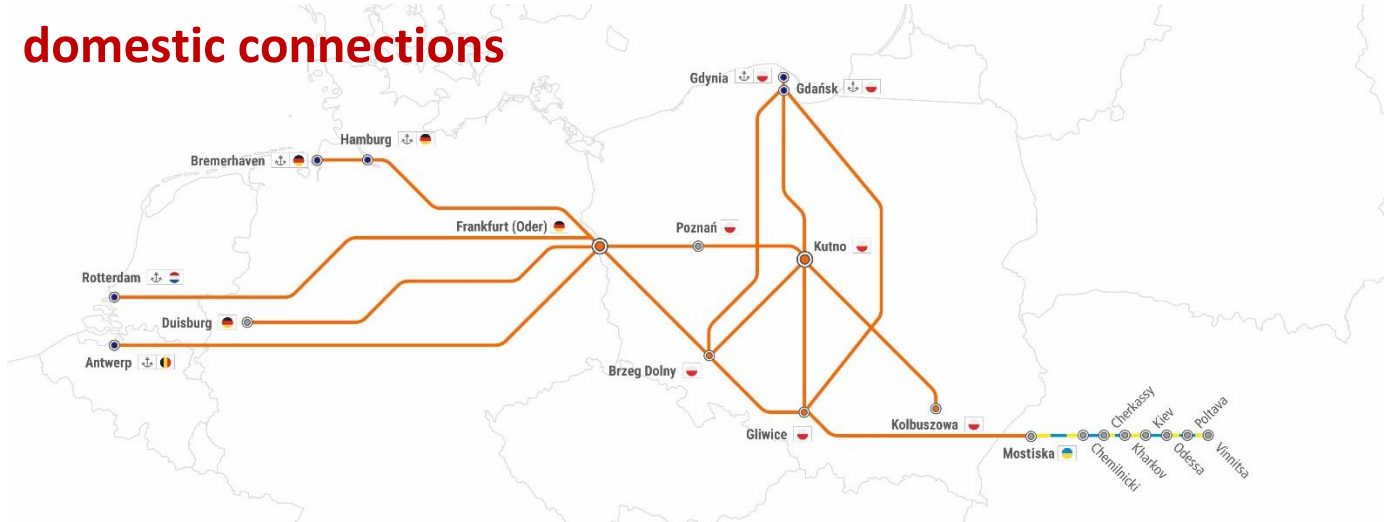

RAILWAY REPORT

13.11.2023-26.11.2023

domestic connections

REFERS TO: obstacles no

Gliwice -> Gdynia/Gdańsk -> Gliwice: 2,3, 8, 10, 15, 16, 17, 20, 21, 22, 31, 32, 34, 35
 Gliwice -> Kutno -> Gliwice: 1, 2, 3, 8, 10, 15, 16, 17, 20, 21, 22, 31, 32, 34, 35
 Gliwice -> Medyka/Mostiska -> Gliwice: 12, 13, 14, 18, 25, 28, 29, 30, 31, 32, 33, 38, 39
 Gliwice -> Frankfurt (Oder) -> Gliwice: 23, 24, 26, 34, 37
 Kutno -> Kolbuszowa -> Kutno: 8, 11,
 Kutno -> Gdynia/Gdańsk -> Kutno: 1, 4, 5, 6, 7, 9, 27, 36
 Brzeg Dolny -> Gdynia/Gdańsk -> Brzeg Dolny: 4, 5, 6, 7, 17, 19, 27, 36
 Brzeg Dolny -> Kutno -> Brzeg Dolny: 1, 4, 5, 6, 7, 9, 27, 36
 Brzeg Dolny -> Frankfurt (Oder) -> Brzeg Dolny: 23, 24, 26, 34, 37
 Frankfurt Oder -> Kutno -> Frankfurt Oder (RTM/ANTW/HMB): 1, 4, 5, 6, 7, 9, 27, 36