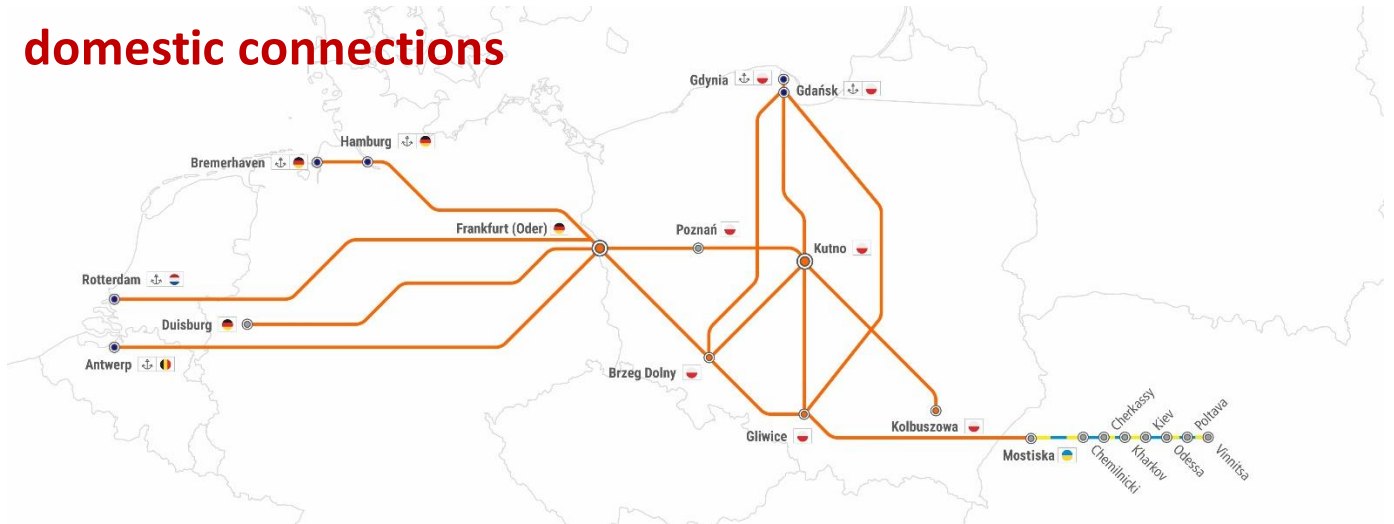

RAILWAY REPORT

16.10.2023-29.10.2023

domestic connections

REFERS TO: obstacles no

Gliwice -> Gdynia/Gdańsk -> Gliwice: 1, 3, 6, 8, 13, 14, 15, 16, 17, 19, 22, 24
 Gliwice -> Kutno -> Gliwice: 2, 3, 6, 8, 13, 14, 15, 16, 17, 19, 22, 24,
 Gliwice -> Medyka/Mostiska -> Gliwice: 10, 11, 12, 18, 20, 21, 23, 30
 Gliwice -> Frankfurt (Oder) -> Gliwice: 19, 25, 27, 28, 29,
 Kutno -> Kolbuszowa -> Kutno: 6, 9
 Kutno -> Gdynia/Gdańsk -> Kutno: 1, 2, 4, 5, 7, 26,
 Brzeg Dolny -> Gdynia/Gdańsk -> Brzeg Dolny: 1, 5, 26
 Brzeg Dolny -> Kutno -> Brzeg Dolny: 2, 4, 5, 7, 26,
 Brzeg Dolny -> Frankfurt (Oder) -> Brzeg Dolny: 19, 25, 27, 28, 29
 Frankfurt Oder -> Kutno -> Frankfurt Oder (RTM/ANTW/HMB): 2, 4, 5, 7, 26