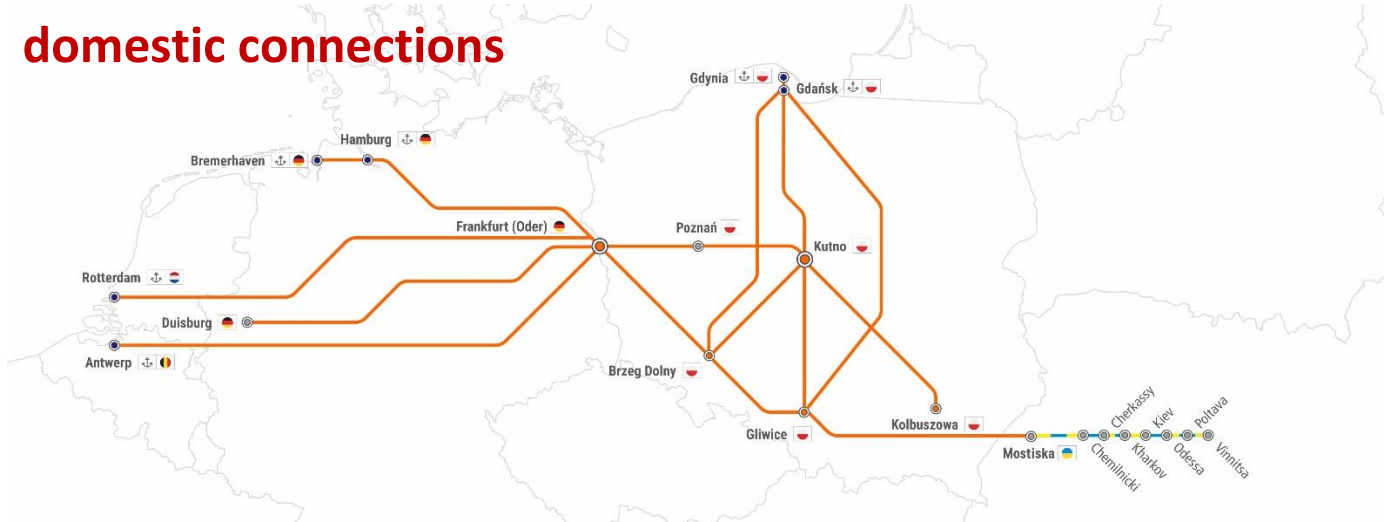

## domestic connections

### REFERS TO: obstacles no

Gliwice -> Gdynia/Gdańsk -> Gliwice: 1, 3, 4, 9, 14, 15, 16, 17, 18, 20, 24, 26

Gliwice -> Kutno -> Gliwice: 2, 3, 7, 9, 14, 15, 16, 17, 18, 20, 24, 26,

Gliwice -> Medyka/Mostiska -> Gliwice: 11, 12, 13, 19, 22, 23, 25

Track no 3

Gliwice -> Kutno -> Gliwice  
Brzeg Dolny -> Kutno -> Brzeg Dolny  
Kutno -> Gdynia/Gdańsk -> Kutno  
Frankfurt Oder -> Kutno -> Frankfurt Oder (RTM/ANTW/HMB)

3. OBSTACLES ON THE ROUTE BETWEEN RUDNIKI K. CZĘSTOCHOWY – CZĘSTOCHOWA ON 04.10-12.10 AT 22:00-04:00 CLOSING TRACK NO 2

Track no 1

Gliwice -> Gdynia/Gdańsk -> Gliwice  
Gliwice -> Kutno -> Gliwice

4. OBSTACLES ON THE ROUTE BETWEEN BABY – PIOTRKÓW TRYBUNALSKI ON 16.10-20.10 CLOSING TRACK NO 1

Track no 1

Gliwice -> Gdynia/Gdańsk -> Gliwice  
Gliwice -> Kutno -> Gliwice