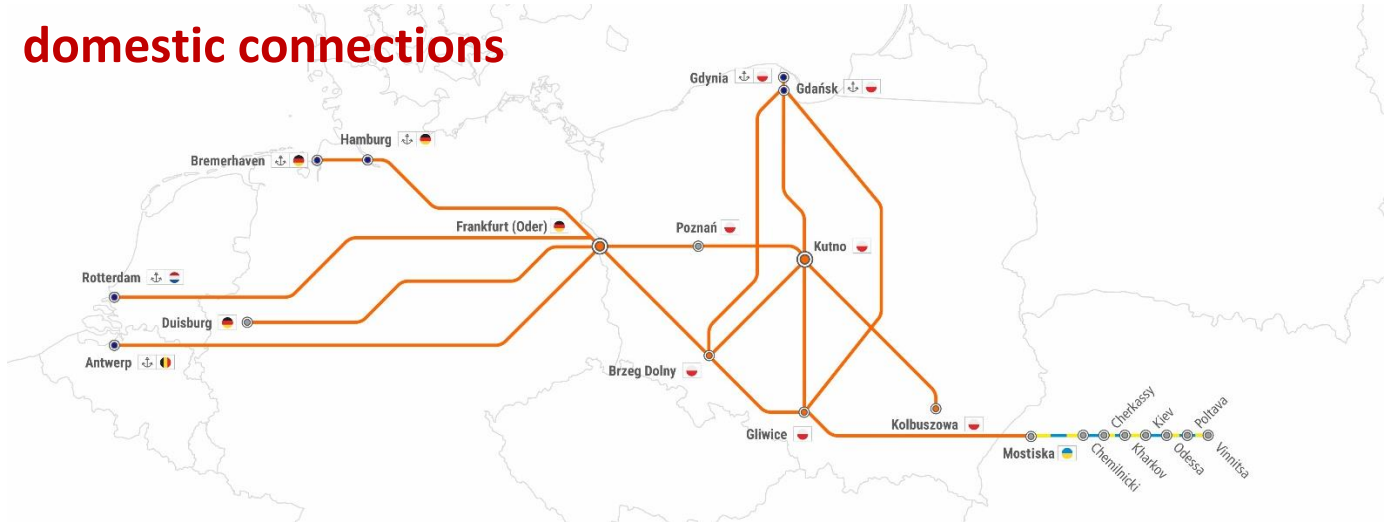

RAILWAY REPORT

02.10.2023-15.10.2023

domestic connections

REFERS TO: obstacles no

Gliwice -> Gdynia/Gdańsk -> Gliwice: 1, 3, 5, 7, 13, 14, 15, 16, 18, 21, 23, 24
 Gliwice -> Kutno -> Gliwice: 2, 3, 5, 7, 13, 14, 15, 16, 18, 21, 23, 24
 Gliwice -> Medyka/Mostiska -> Gliwice: 9, 10, 11, 12, 17, 20, 22
 Gliwice -> Frankfurt (Oder) -> Gliwice: 19, 26, 27, 28
 Kutno -> Kolbuszowa -> Kutno: 5, 8,
 Kutno -> Gdynia/Gdańsk -> Kutno: 1, 2, 4, 6, 24
 Brzeg Dolny -> Gdynia/Gdańsk -> Brzeg Dolny: 1, 25
 Brzeg Dolny -> Kutno -> Brzeg Dolny: 2, 4, 6, 24, 25
 Brzeg Dolny -> Frankfurt (Oder) -> Brzeg Dolny: 19, 26, 27, 28
 Frankfurt Oder -> Kutno -> Frankfurt Oder (RTM/ANTW/HMB): 2, 4, 6, 24, 25

Track
no 273

Gliwice -> Frankfurt (Oder) -> Gliwice
Brzeg Dolny -> Frankfurt (Oder) -> Brzeg Dolny