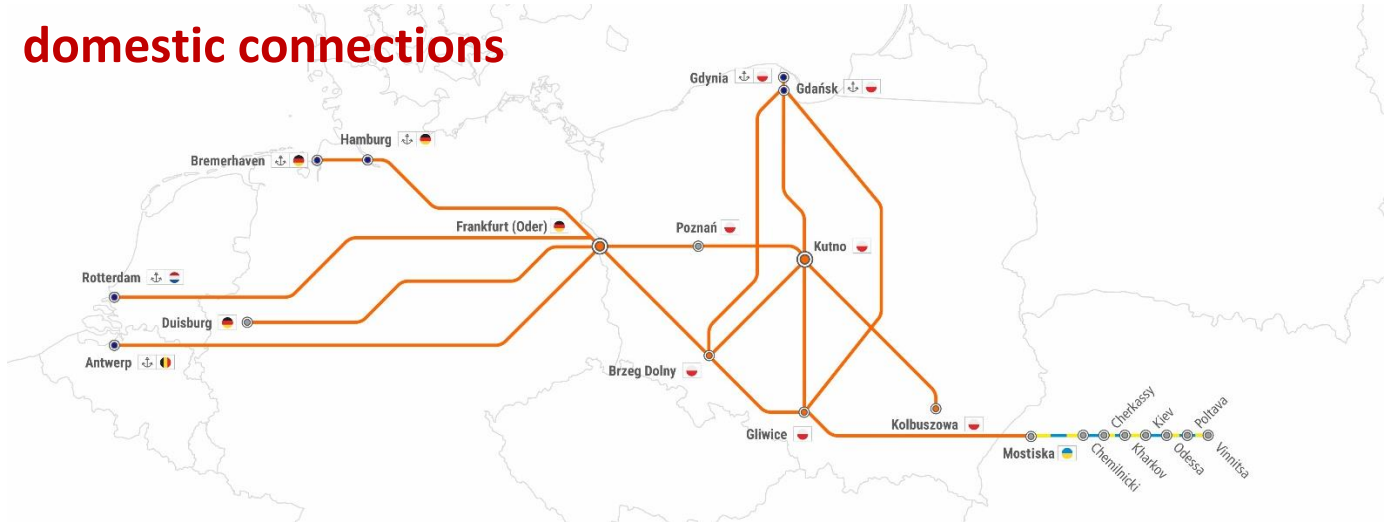

RAILWAY REPORT

07.08.2023-20.08.2023

domestic connections

REFERS TO: obstacles no

- Gliwice -> Gdynia/Gdańsk -> Gliwice: 1, 2, 9, 14, 15, 20, 22, 23, 24, 28, 33
- Gliwice -> Kutno -> Gliwice: 2,3, 9, 14, 15, 20, 22, 23, 24, 33
- Gliwice -> Medyka/Mostiska -> Gliwice: 17, 18, 19, 21, 25, 26, 27
- Gliwice -> Frankfurt (Oder) -> Gliwice: 29, 30, 31
- Kutno -> Kolbuszowa -> Kutno: 9, 10, 11,13, 16
- Kutno -> Gdynia/Gdańsk -> Kutno: 1, 3, 4, 5, 6, 7, 12, 28
- Brzeg Dolny -> Gdynia/Gdańsk -> Brzeg Dolny: 1, 28, 32
- Brzeg Dolny -> Kutno -> Brzeg Dolny: 3, 4, 5, 6, 7, 12
- Brzeg Dolny -> Frankfurt (Oder) -> Brzeg Dolny: 24, 29, 30, 31
- Frankfurt Oder -> Kutno -> Frankfurt Oder (RTM/ANTW/HMB): 3, 4, 5, 6, 7, 8, 12