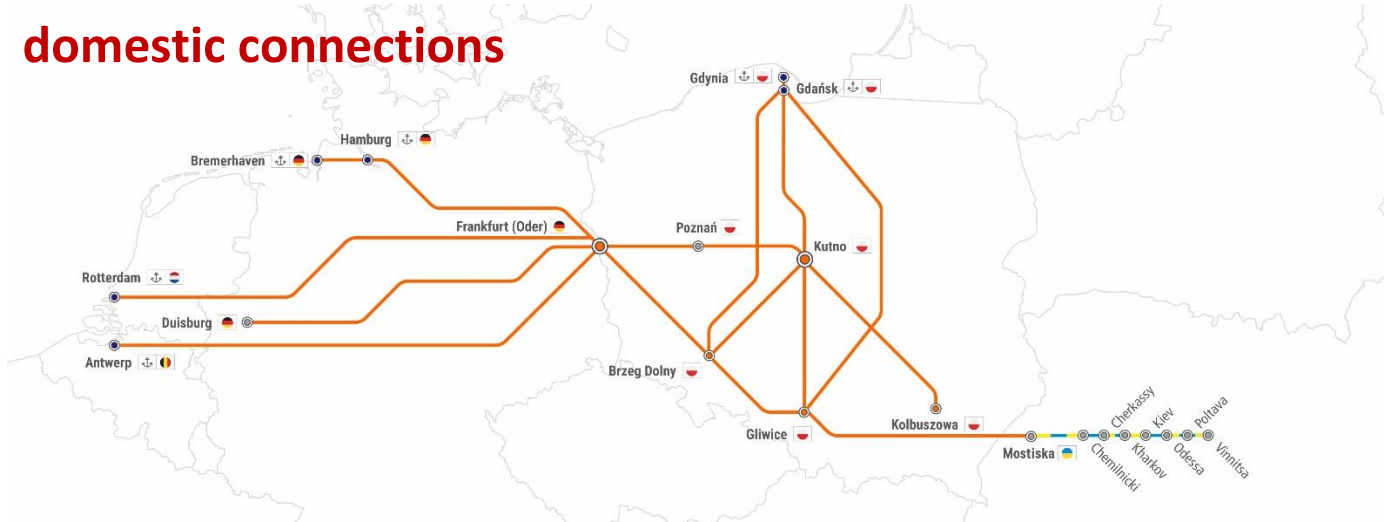

RAILWAY REPORT

31.07.2023-13.08.2023

domestic connections

REFERS TO: obstacles no

- Gliwice -> Gdynia/Gdańsk -> Gliwice: 1, 2, 3, 9, 14, 20, 22, 26, 31
- Gliwice -> Kutno -> Gliwice: 2,3, 4, 9, 14, 20, 22, 31
- Gliwice -> Medyka/Mostiska -> Gliwice: 16, 17, 18, 19, 21, 23, 24, 25
- Gliwice -> Frankfurt (Oder) -> Gliwice: 22, 28, 29
- Kutno -> Kolbuszowa -> Kutno: 9, 10, 11, 13, 15
- Kutno -> Gdynia/Gdańsk -> Kutno: 1, 4, 5, 6, 7, 12, 26
- Brzeg Dolny -> Gdynia/Gdańsk -> Brzeg Dolny: 1, 26, 27, 30
- Brzeg Dolny -> Kutno -> Brzeg Dolny: 3, 4, 5, 6, 7, 12
- Brzeg Dolny -> Frankfurt (Oder) -> Brzeg Dolny: 22, 28
- Frankfurt Oder -> Kutno -> Frankfurt Oder (RTM/ANTW/HMB): 4, 5, 6, 7, 8, 12