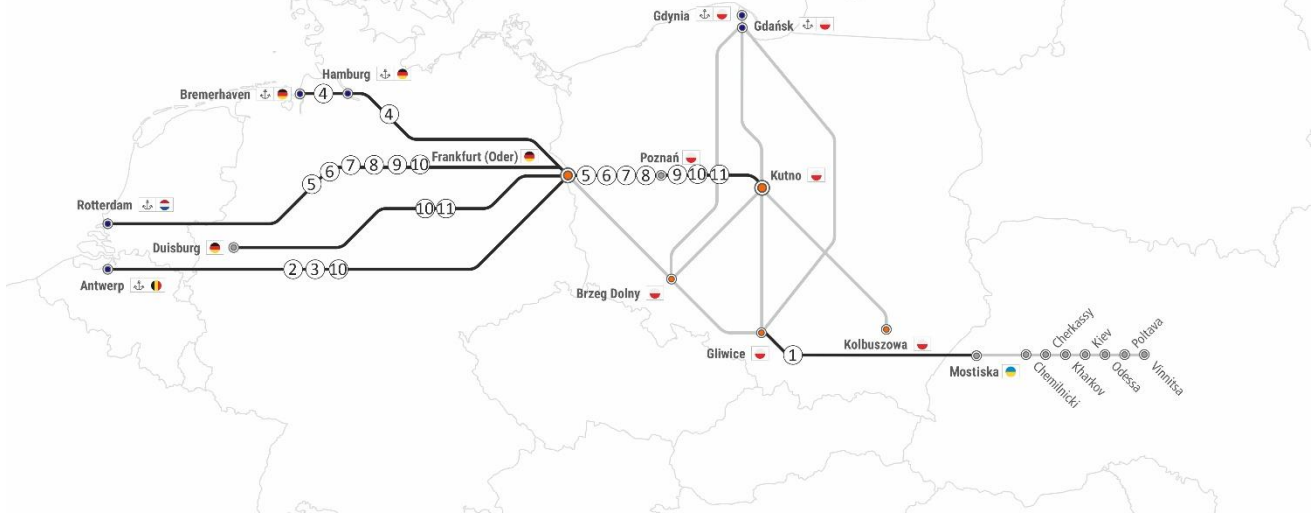

RAILWAY REPORT

10.07.2023-23.07.2023

international connections

OBSTACLES AT RAIL INFRASTRUCTURE:	REFERS TO:
1. CONGESTION OF TRAINS AT MEDYKA STATION, TRAINS ARE STOPPED ON THE ROUTE AND WAITING FOR A FREE TRACK AT THE BORDER STATION.	Gliwice – Mostiska UA
2. CLOSING ON THE ROUTE BETWEEN AACHEN – LANGERWEHE ON 30.06-14.07, DETOUR VIA KREFELD EXTENDEET TRANSIT TIME BY 60 MIN	Antwerpia <-> Frankfurt Oder
3. CLOSING ON THE ROUTE BETWEEN AACHEN WEST – MONTZEN ON 16.07 AT 09:00-15:00, DETOUR VIA ROSENDAAL	Antwerpia <-> Frankfurt Oder
4. CLOSING ON THE ROUTE BETWEEN BREMERHAVEN – BREMEN ON 01.07-15.07 AND 15.07-29.07 AT. 14:00-05:00	Bremerhaven <-> Frankfurt Oder
5. CLOSING ON THE ROUTE BETWEEN ZEVENAAR – EMMERICH ON 09.07-14.07 AND 23.07-28.07 AT 23:00-05:00, DRIVING ON A SINGLE TRACK AND DETOUR VIA VENLO EXTENDEET TRANSIT TIME BY 60 MIN	Rotterdam <-> Frankfurt Oder Rotterdam <-> Kutno
6. CLOSING ON THE ROUTE BETWEEN OSNABRÜCK – BAD BENTHEIM ON. 23.06-05.08 TILL 04:45 CLOSING, OR DETOUR VIA EMMERICH EXTENDEET TRANSIT TIME BY 90 MIN	Rotterdam <-> Frankfurt Oder Rotterdam <-> Kutno
7. CLOSING ON THE ROUTE BETWEEN OSNABRÜCK – RHEINE ON 23.07-05.08 AT 01:00-05:00, DETOUR VIA EMMERICH EXTENDEET TRANSIT TIME BY 60 MIN	Rotterdam <-> Frankfurt Oder Rotterdam <-> Kutno
8. CLOSING ON THE ROUTE BETWEEN EMMERICH – OBERHAUSEN ON 09.07-14.07 AT 23:00-05:00, DRIVING ON A SINGLE TRACK OR DETOUR VIA BAD	Rotterdam <-> Frankfurt Oder Rotterdam <-> Kutno

BENTHEIM EMMERICH EXTENDET TRANSIT TIME BY 60 MIN

9. CLOSING ON THE ROUTE BETWEEN ROTTERDAM – ROTTERDAM NOORD GOEDEREN ON 22.07-24.07 AT 01:30-05:30, EXTENDET TRANSIT TIME BY 60 MIN

Rotterdam <-> Frankfurt Oder
Rotterdam <-> Kutno

10. CLOSING ON THE ROUTE BETWEEN WERDER – PRIORT ON 14.07-21.07 AT 22:00-04:00, DETOUR VIA OEBISFELDE EXTENDET TRANSIT TIME BY 30 MIN

Antwerpia <-> Frankfurt Oder
Duisburg <-> Kutno
Rotterdam <-> Frankfurt Oder
Rotterdam <-> Kutno