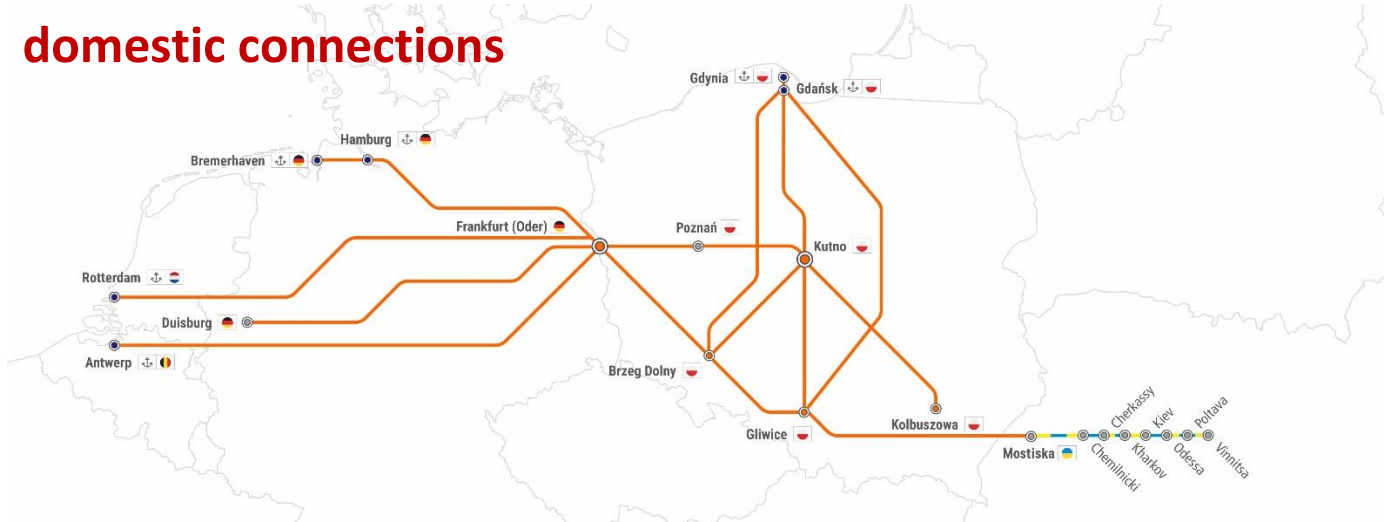

RAILWAY REPORT

17.07.2023-30.07.2023

domestic connections

REFERS TO: obstacles no

Gliwice -> Gdynia/Gdańsk -> Gliwice: 1, 8, 11, 12, 13, 14, 15, 17, 18,
 Gliwice -> Kutno -> Gliwice: 1, 8, 11, 12, 13, 14, 15, 17
 Gliwice -> Frankfurt (Oder) -> Gliwice: 15, 16, 19, 20, 21
 Kutno -> Kolbuszowa -> Kutno: 7, 8, 9, 10,
 Kutno -> Gdynia/Gdańsk -> Kutno: 1, Brzeg Dolny -> Kutno -> Brzeg Dolny: 2, 3, 4, 5, 18
 Brzeg Dolny -> Gdynia/Gdańsk -> Brzeg Dolny: 1, 18, 19, 22
 Brzeg Dolny -> Kutno -> Brzeg Dolny: 2, 3, 4, 5,
 Brzeg Dolny -> Frankfurt (Oder) -> Brzeg Dolny: 15, 16, 19, 20
 Frankfurt Oder -> Kutno/Poznań -> Frankfurt Oder (RTM/ANTW/HMB): 2, 3, 4, 5, 6,