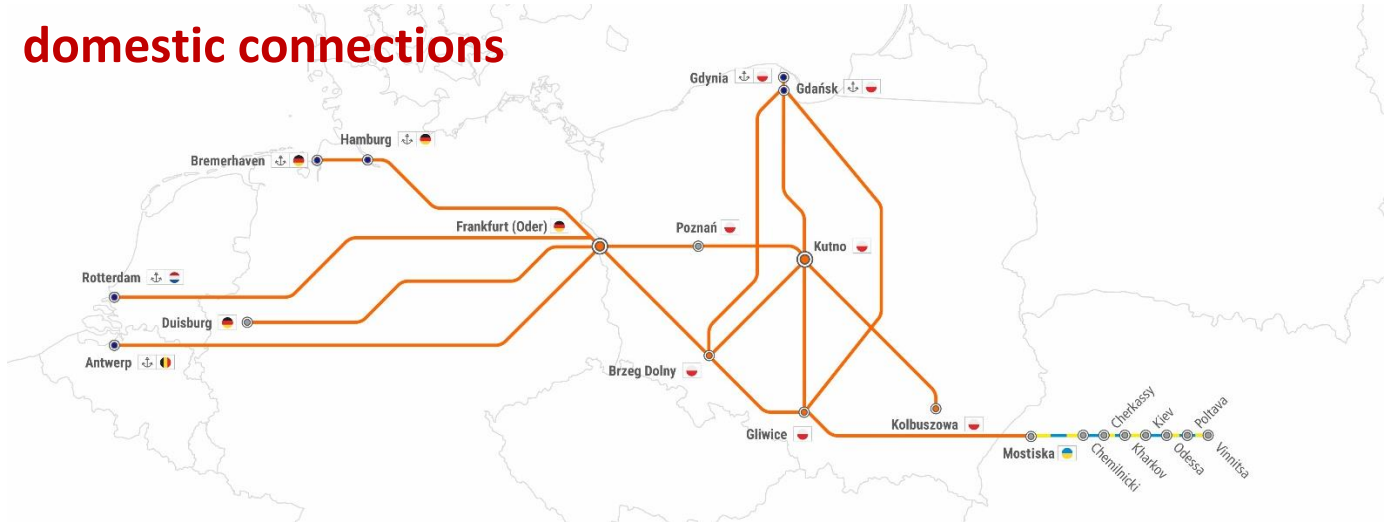

RAILWAY REPORT

10.07.2023-23.07.2023

domestic connections

REFERS TO: obstacles no

Gliwice -> Gdynia/Gdańsk -> Gliwice: 1, 2, 9, 13, 14, 15, 16, 18, 19

Gliwice -> Kutno -> Gliwice: 2, 3, 9, 13, 14, 15, 16, 18

Gliwice -> Frankfurt (Oder) -> Gliwice: 17, 21, 22

Kutno -> Kolbuszowa -> Kutno: 8, 9, 10, 11, 12

Kutno -> Gdynia/Gdańsk -> Kutno: 1, 3, 4, 5, 6, 7, 15, 19

Brzeg Dolny -> Kutno -> Brzeg Dolny: 3, 4, 5, 6, 7

Brzeg Dolny -> Gdynia/Gdańsk -> Brzeg Dolny: 1, 19, 20, 21, 23, 24

Brzeg Dolny -> Frankfurt (Oder) -> Brzeg Dolny: 17, 21, 22

Frankfurt Oder -> Kutno/Poznań -> Frankfurt Oder (RTM/ANTW/HMB): 3, 4, 5, 6, 7,

<p>20. OBSTACLES ON THE ROUTE BETWEEN MOSINA – LUBOŃ K. POZNANIA ON 13.07 I 15.07 AT 00:01-04:00 DRIVING ON A SINGLE TRACK</p>	<p>Track no 271</p>	<p>Brzeg Dolny -> Gdynia/Gdańsk -> Brzeg Dolny</p>
<p>21. OBSTACLES ON THE ROUTE BETWEEN WROCŁAW PRACZE – WROCŁAW KUŹNIKI TILL 27.07 CLOSING TRACK NO 2</p>	<p>Track no 273</p>	<p>Gliwice -> Frankfurt (Oder) -> Gliwice Brzeg Dolny -> Frankfurt (Oder) -> Brzeg Dolny Brzeg Dolny -> Gdynia/Gdańsk -> Brzeg Dolny</p>
<p>22. OBSTACLES ON THE ROUTE BETWEEN KRZEPÓW – GŁOGÓW TILL 02.09 CLOSING TRACK NO 2, ON 09.07-25.07 AT 06:50-17:00 DRIVING ON THE ROUTE BETWEEN NOWA SÓL – NIEDORADZ AND ON 10.07-21.07 AT 23:00-05:00 DRIVING ON A SINGLE TRACK ON THE ROUTE WOŁÓW - NIEDORADZ – ZIELONA GÓRA</p>	<p>Track no 273</p>	<p>Gliwice -> Frankfurt (Oder) -> Gliwice Brzeg Dolny -> Frankfurt (Oder) -> Brzeg Dolny</p>
<p>23. OBSTACLES ON THE ROUTE BETWEEN KOBYLNICA - BISKUPICE WIELKOPOLSKIE ON 09.07-21.07 AT 23:30-04:30 CLOSING TRACK NO 2</p>	<p>Track no 353</p>	<p>Brzeg Dolny -> Gdynia/Gdańsk -> Brzeg Dolny</p>
<p>24. OBSTACLES ON THE ROUTE BETWEEN MIMOWOLA – JAKSICE ON 12.06-13.07 CLOSING TRACK NO 1</p>	<p>Track no 741</p>	<p>Brzeg Dolny -> Gdynia/Gdańsk -> Brzeg Dolny</p>