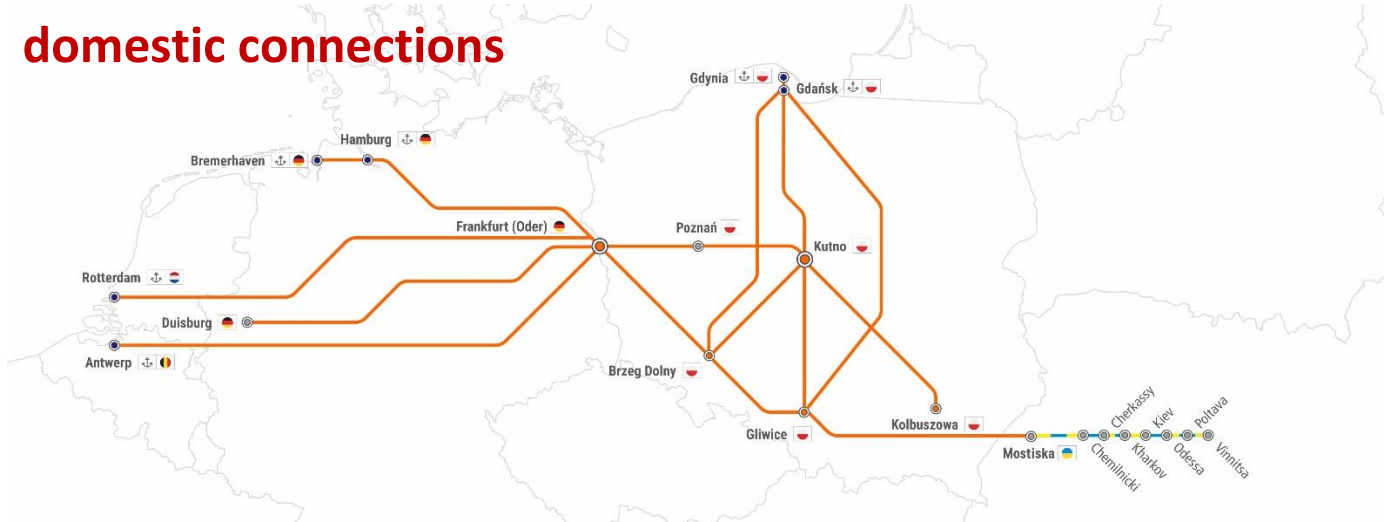

RAILWAY REPORT

19.06.2023-02.07.2023

domestic connections

REFERS TO: obstacles no

Gliwice -> Gdynia/Gdańsk -> Gliwice: 1, 2, 3, 11, 17, 18, 19, 20, 21, 23,
 Gliwice -> Kutno -> Gliwice: 2, 3, 4, 11, 17, 19, 20, 21,
 Gliwice -> Frankfurt (Oder) -> Gliwice: 22, 24, 25
 Kutno -> Kolbuszowa -> Kutno: 3, 10, 11, 12, 13, 14, 15, 16,
 Kutno -> Gdynia/Gdańsk -> Kutno: 1, 4, 5, 6, 7, 8, 9, 23
 Brzeg Dolny -> Kutno -> Brzeg Dolny: 4, 5, 6, 7, 8, 9,
 Brzeg Dolny -> Gdynia/Gdańsk -> Brzeg Dolny: 1, 23, 24, 26, 27
 Brzeg Dolny -> Frankfurt (Oder) -> Brzeg Dolny: 22, 24, 25
 Frankfurt Oder -> Kutno/Poznań -> Frankfurt Oder (RTM/ANTW/HMB): 4, 5, 6, 7, 8, 9,

OBSTACLES AT RAIL INFRASTRUCTURE:

REFERS TO:

1. CLOSING AT GDYNIA PORT STATION ON 12.06-28.06 AT 08:00-16:00

Track no 201
 Gliwice -> Gdynia/Gdańsk -> Gliwice
 Brzeg Dolny -> Gdynia/Gdańsk -> Brzeg Dolny
 Kutno -> Gdynia/Gdańsk -> Kutno