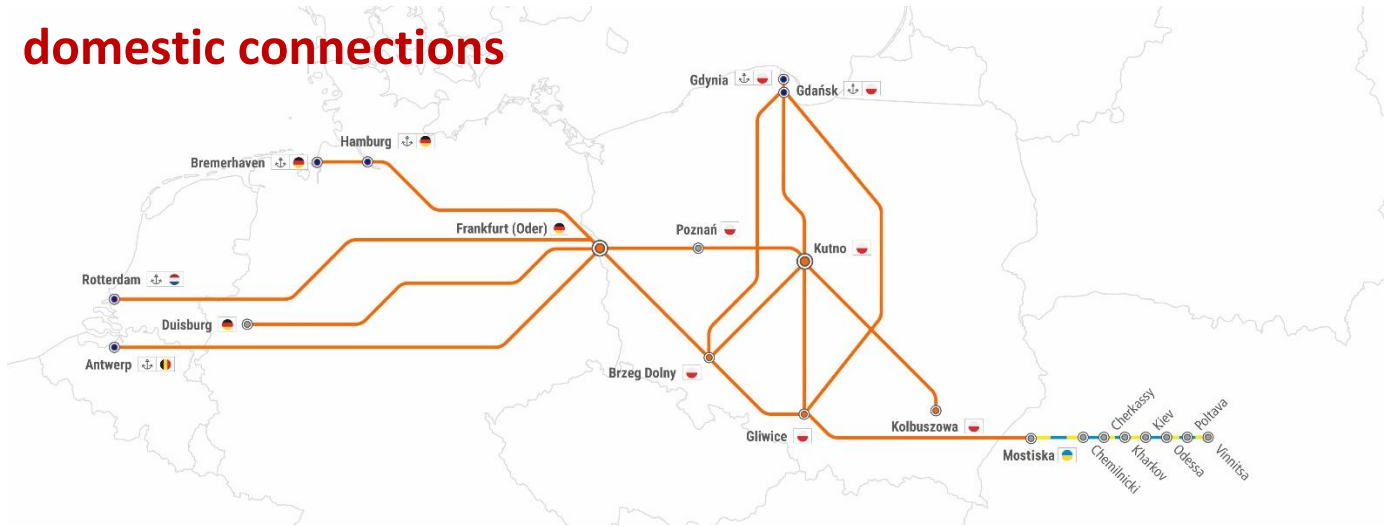

RAILWAY REPORT

29.05.2023-11.06.2023

domestic connections

REFERS TO: obstacles no

Gliwice -> Gdynia/Gdańsk -> Gliwice: 1, 8, 13, 14, 15, 16, 19, 20

Gliwice -> Kutno -> Gliwice: 1, 2, 8, 13, 14, 15, 16, 19

Gliwice -> Frankfurt (Oder) -> Gliwice: 17, 18, 22,

Kutno -> Kolbuszowa -> Kutno: 3, 8, 9, 12,

Kutno -> Gdynia/Gdańsk -> Kutno: 2, 3, 4, 5, 6, 10, 11, 20,

Brzeg Dolny -> Kutno -> Brzeg Dolny: 2, 3, 4, 5, 6, 10, 11,

Brzeg Dolny -> Gdynia/Gdańsk -> Brzeg Dolny: 20, 21, 22, 23

Track no 3

Brzeg Dolny -> Kutno -> Brzeg Dolny
Kutno -> Gdynia/Gdańsk -> Kutno
Frankfurt Oder -> Kutno -> Frankfurt Oder (RTM/ANTW/HMB)

5. OBSTACLES ON THE ROUTE BETWEEN TORZYM – BOCZÓW - RZEPIN ON 29.05-04.06 AT 21:00-04:00 CLOSING TRACK NO AND ON 05.06-09.06 AT 21:00-04:00 CLOSING TRACK NO 1