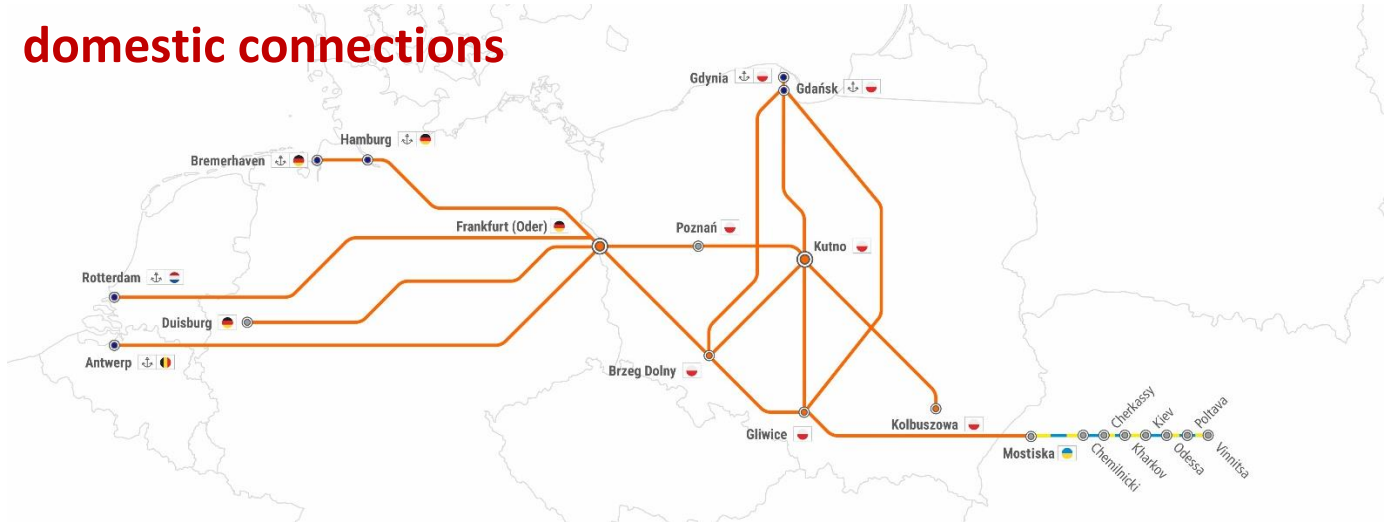

RAILWAY REPORT

08.05.2023-21.05.2023

domestic connections

REFERS TO: obstacles no

- Gliwice -> Gdynia/Gdańsk -> Gliwice: 1, 2, 3, 4, 22, 24, 28, 29, 30, 31, 32, 33, 34, 35, 36, 37, 38, 39, 40, 41, 42, 43, 44, 45, 52, 53, 54, 55, 56,
- Gliwice -> Kutno -> Gliwice: 1, 2, 3, 4, 5, 22, 24, 28, 29, 30, 31, 32, 33, 34, 35, 36, 37, 38, 39, 40, 41, 42, 43, 44, 45, 52, 53, 54, 55, 56,
- Gliwice -> Frankfurt (Oder) -> Gliwice: 46, 47, 48, 49, 50, 51, 58, 59, 60, 61, 64
- Kutno -> Kolbuszowa -> Kutno: 22, 25, 26, 27,
- Kutno -> Gdynia/Gdańsk -> Kutno: 5, 8, 9, 10, 11, 12, 13, 14, 15, 16, 17, 18, 19, 20, 21, 23,
- Brzeg Dolny -> Kutno -> Brzeg Dolny: 5, 8, 9, 10, 11, 12, 13, 14, 15, 16, 17, 18, 19, 21, 23
- Brzeg Dolny -> Gdynia/Gdańsk -> Brzeg Dolny: 47, 57, 58, 59, 60, 62, 63,
- Brzeg Dolny -> Frankfurt (Oder) -> Brzeg Dolny: 46, 47, 48, 49, 50, 51, 61, 64,
- Frankfurt Oder -> Kutno/Poznań -> Frankfurt Oder (RTM/ANTW/HMB): 5, 8, 9, 10, 11, 12, 13, 14, 15, 16, 17, 18, 19, 21, 23,
- Frankfurt Oder -> Kutno/Poznań -> Frankfurt Oder: 6, 7
- Frankfurt Oder -> Poznań -> Frankfurt Oder (RTM/ANTW/HMB/DUI): 6, 7

OBSTACLES AT RAIL INFRASTRUCTURE:

REFERS TO:

1. OBSTACLES ON THE ROUTE BETWEEN KŁOMNICE – RUDNIKI K. CZĘSTOCHOWY ON 12.05 AT 22:30-04:30 CLOSING TRACK NO 1

Track no 1

Gliwice -> Gdynia/Gdańsk -> Gliwice
Gliwice -> Kutno -> Gliwice