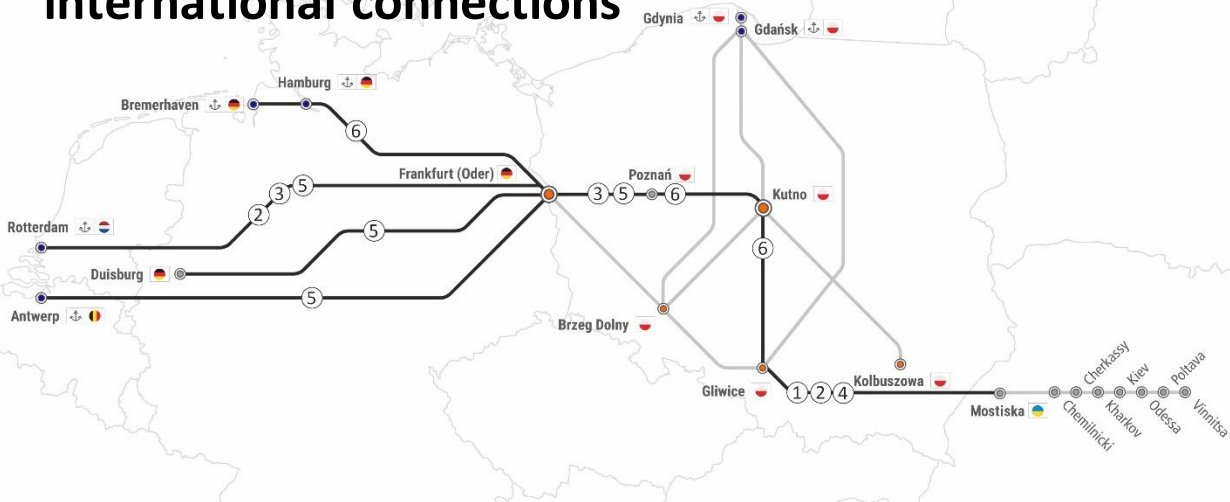

RAILWAY REPORT

20.03.2023-02.04.2023

international connections

OBSTACLES AT RAIL INFRASTRUCTURE:

REFERS TO:

① Congestion of trains at Medyka station, trains are stopped on the route and waiting for a free track at the border station.

Gliwice – Mostiska UA

② Closing on the border route between Medyka – Mostiska on 20.03-23.03 from 11:00 to 19:00

Gliwice – Mostiska UA

③ No access to CTT Terminal in Rotterdam from 18.03 to 20.03

Rotterdam ↔ Frankfurt Oder/Kutno

④ Closing on the border route between Hurko-Medyka 13.03- 19.03, 27.03-02.04, 11.04-16.04, 24.04-30.04. Closing tracks nr 201 and 202

Gliwice – Mostiska UA

⑤ Closing on the route between Frankfurt – Berlin from 24.03 to 21.04. Detour via Cottbus.

Rotterdam ↔ Frankfurt Oder/Kutno
Antwerp ↔ Frankfurt Oder
Duisburg ↔ Kutno