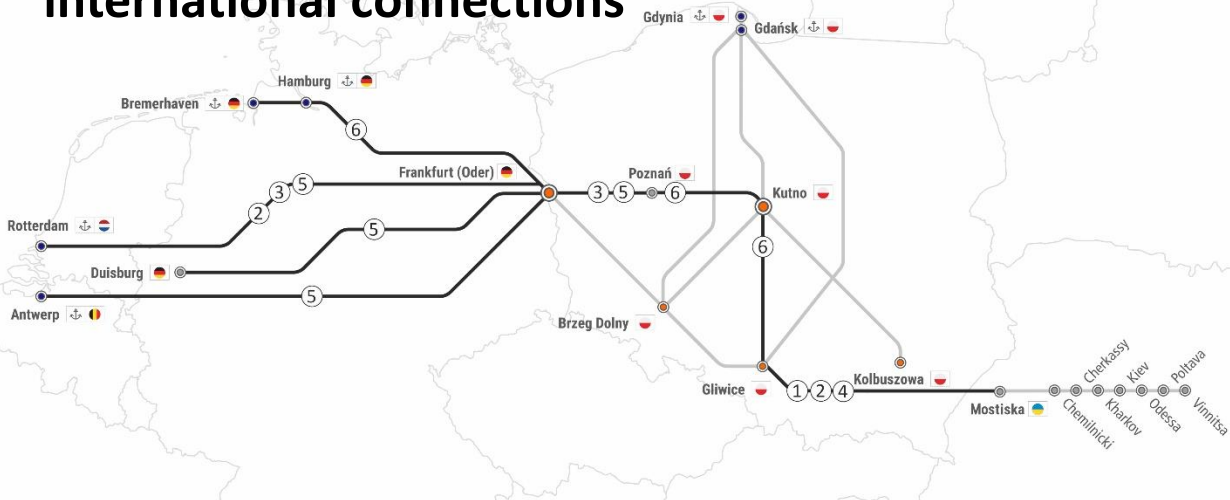

RAILWAY REPORT

13.03.2023-26.03.2023

international connections

OBSTACLES AT RAIL INFRASTRUCTURE:

REFERS TO:

① Congestion of trains at Medyka station, trains are stopped on the route and waiting for a free track at the border station.

Gliwice – Mostiska UA

② Closing on the border route between Medyka – Mostiska on 20.03-23.03 from 11:00 to 19:00

Gliwice – Mostiska UA

③ No acces to CTT Terminal in Rotterdam from 18.03 to 20.03

Rotterdam <-> Frankfurt Oder/Kutno

④ Closing on the border route between Hurko-Medyka 13.03- 19.03, 27.03-02.04, 11.04-16.04, 24.04-30.04. Closing tracks nr 201 and 202

Gliwice – Mostiska UA

⑤ Closing on the route between Frankfurt – Berlin from 24.03 to 21.04. Detour via Cottbus.

Rotterdam <-> Frankfurt Oder/Kutno
Antwerpia <-> Frankfurt Oder
Duisburg <-> Kutno

⑥ Obstacles on the route to/from Hamburg to 18.03. Detour via Lehrte.

Hamburg <-> Kutno
Hamburg <-> Gliwice