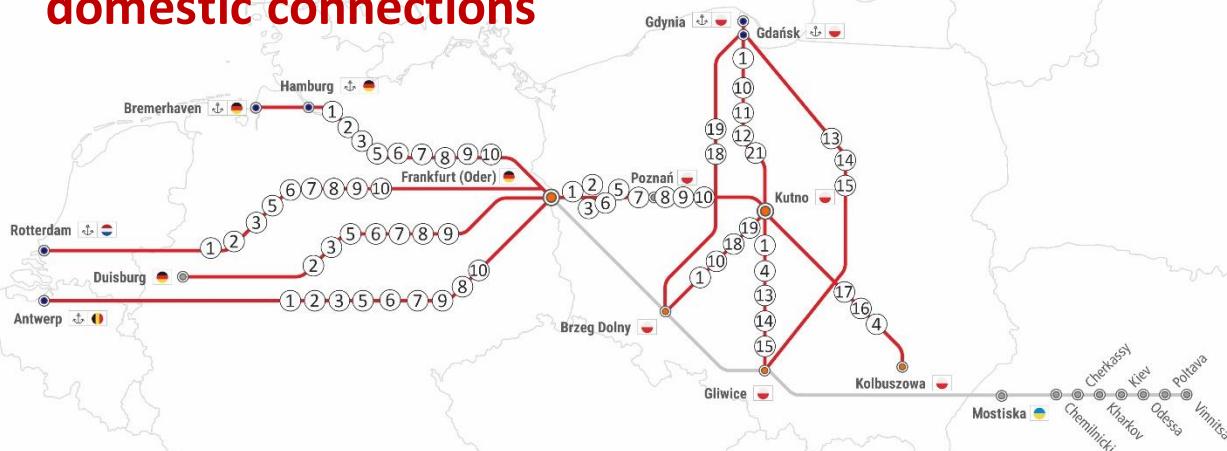

RAILWAY REPORT

20.03.2023-02.04.2023

domestic connections

OBSTACLES AT RAIL INFRASTRUCTURE:

REFERS TO:

11 Closing on the route between Bydgoszcz Wschód Towarowa – Maksymilianowo during 00:20-03:20	Track no 18	Kutno -> Gdynia/Gdańsk -> Kutno
12 Closing on the route between Aleksandrów Kujawski – Otłoczyn during 23:30-03:00. Closing track no 1	Track no 18	Kutno -> Gdynia/Gdańsk -> Kutno
13 Closing on the route between Miedźno - Działoszyn - Chorzew Siemkowice – Rusiec Łódzki on every Mon/Tue/Wed/Thu during 11:00-15:00. Driving on a single truck	Track no 131	Gliwice -> Gdańsk/Gdynia -> Gliwice Gliwice -> Kutno -> Gliwice
14 Closing on the route between Bytom Północny – Radzionków on every Sun during 7:00-19:00 and every Mon/Tue/ Wed during 07:00–15:00. Driving on a single truck	Track no 131	Gliwice -> Gdańsk/Gdynia -> Gliwice Gliwice -> Kutno -> Gliwice
15 Obstacles on the route between Tarnowski Góry – Kalety from Mon to Fri during 08:00-16:00	Track no 31	Gliwice -> Gdańsk/Gdynia -> Gliwice Gliwice -> Kutno -> Gliwice
16 Obstacles on the route between Raczyce – Grzybów during 12:00-20:00. Closing on 27.03-31.03	Track no 70	Kutno -> Kolbuszowa -> Kutno
17 Closing on the route between Majdan Królewski – Kolbuszowa from 02.04 at 23:50-04:20	Track no 71	Kutno -> Kolbuszowa -> Kutno
18 Obstacles on the route between Wrocław Popowice – Rawicz on 28.03 at 20:40-06:40, 29.03 and 30.03 at 21:40-05:40 and 01.04-02.04 at 09:00-15:00. Driving on a single truck	Track no 271	Brzeg Dolny -> Kutno Brzeg Dolny -> Gdynia/Gdańsk
19 Obstacles on the route between Leszno – Stare Bojanowo on 01.04 at 01:00-03:10	Track no 271	Brzeg Dolny -> Kutno Brzeg Dolny -> Gdynia/Gdańsk