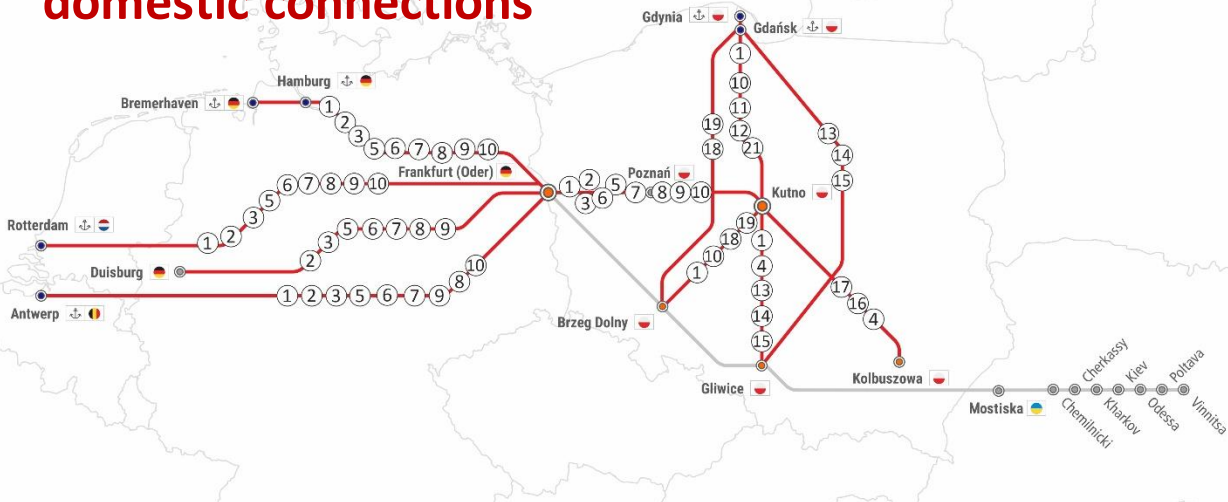

RAILWAY REPORT

20.03.2023-02.04.2023

domestic connections

OBSTACLES AT RAIL INFRASTRUCTURE:		REFERS TO:
① Closing. Stara Wieś k/Kutna station from Mon to Fri during 22:40-04:15. Reduction of capacity at Kutno station by 90%, due to connection to LCS system by 17.04	Track no 3	Gliwice -> Kutno -> Gliwice Brzeg Dolny -> Kutno -> Brzeg Dolny Kutno -> Gdynia/Gdańsk -> Kutno Frankfurt Oder -> Kutno -> Frankfurt Oder (RTM/ANTW/HMB)
② Closing on the route between Poznań Górczyn – Pałędzie, on 21.03-24.03, 27.03 from 23:10 to 02:10.	Track no 3	Frankfurt Oder -> Kutno -> Frankfurt O. Frankfurt Oder -> Poznań -> Frankfurt O. (RTM/ANTW/HMB/DUI)
③ Obstacles on the route between Cienin – Strzałkowo driving on a single truck. Closing from 12.03-21.03 and 27.03 – 30.03 between 01:30–03:30.	Track no 3	Frankfurt Oder -> Kutno -> Frankfurt O. Frankfurt Oder -> Poznań -> Frankfurt O. (RTM/ANTW/HMB/DUI)
④ Closing on the route between Stara Wieś - Łowicz on 20.03-23.03 at 00:05-04:00	Track no 3	Kutno -> Kolbuszowa Kutno -> Gliwice
⑤ Closing track no 2 on the route Szczaniec – Zbąszynek on 26.03-27.03 at 22:00-04:00	Track no 3	Frankfurt Oder -> Kutno -> Frankfurt O. Frankfurt Oder -> Poznań -> Frankfurt O. (RTM/ANTW/HMB/DUI)
⑥ Closing track no 2 on the route Nowy Tomyśl – Zbąszyń from 24.03 at 20:30 to 27.03 at 23:59 and track no 1 on 31.03-02.04	Track no 3	Frankfurt Oder -> Kutno -> Frankfurt O. Frankfurt Oder -> Poznań -> Frankfurt O. (RTM/ANTW/HMB/DUI)
⑦ Closing track no 1 on the route Zbąszyń – Zbąszynek	Track no 3	Frankfurt Oder -> Kutno -> Frankfurt O. Frankfurt Oder -> Poznań -> Frankfurt O. (RTM/ANTW/HMB/DUI)
⑧ Closing on the route between Szczaniec – Świebodziń - Toporów on 20.03-28.03 at 22:30-03:30	Track no 3	Frankfurt Oder -> Kutno -> Frankfurt O. Frankfurt Oder -> Poznań -> Frankfurt O. (RTM/ANTW/HMB/DUI)
⑨ Obstacles on the route between Szczaniec – Nowy Tomyśl, driving on a single truck, Closing track no 2 at 21:00-04:00	Track no 3	Frankfurt Oder -> Kutno -> Frankfurt O. Frankfurt Oder -> Poznań -> Frankfurt O. (RTM/ANTW/HMB/DUI)
⑩ Closing on the route between Kutno – Kutno Zachód – Krzewie on 26.03-29.03 at 22:40-04:15	Track no 3	Brzeg dolny -> Kutno -> Brzeg Dolny Kutno -> Gdynia/Gdańsk -> Kutno Frankfurt oder -> Kutno -> Frankfurt Oder (RTM/ANTW/HMB)