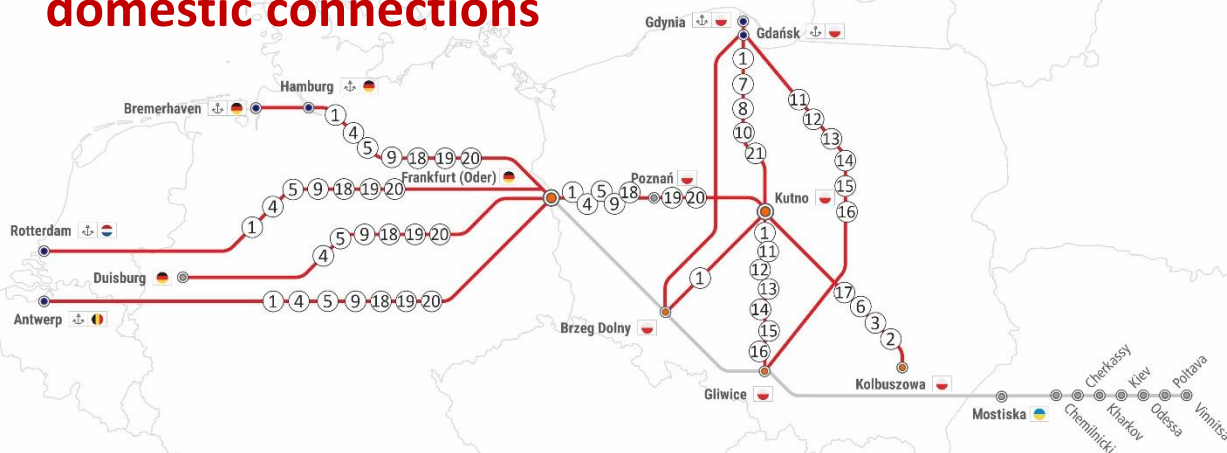

RAILWAY REPORT

13.03.2023-26.03.2023

domestic connections

UTRUDNIENIA NA TRASIE:

DOTYCZY RELACJI:

12 Closing on the route between Bytom Północny – Radzionków on every Sun during 7:00-19:00. On every Mon/Tue/Wed during 07:00-15:00.	Track no 131	Gliwice -> Gdańsk/Gdynia -> Gliwice Gliwice -> Kutno -> Gliwice
13 Obstacles. Modernisation works on tranck no 1 between Karczyn – Inowrocław Rąbinek on 14.03-17.03 between 10:30-17:30.	Track no 131	Gliwice -> Gdańsk/Gdynia -> Gliwice Gliwice -> Kutno -> Gliwice
14 Obstacles. Modernisation works on tranck no 1 in Nowa Wieś Wielka at 17.03 between 09:30-15:30	Track no 131	Gliwice -> Gdańsk/Gdynia -> Gliwice Gliwice -> Kutno -> Gliwice
15 Obstacles. Modernisation works on tranck no 1 between Parlin - Terespol Pomorski on 13.03-17.03.	Track no 131	Gliwice -> Gdańsk/Gdynia -> Gliwice Gliwice -> Kutno -> Gliwice
16 Obstacles. Modernisation works on tranck no 2 between Poddębice - Otok on 16.03-19.03 between 09:00-17:00	Track no 131	Gliwice -> Gdańsk/Gdynia -> Gliwice Gliwice -> Kutno -> Gliwice
17 Closing on the route between Rytwiiany – Strzegomek on 14.03 between 09:00-13:00	Track no 70	Kutno -> Kolbuszowa -> Kutno
18 Closing track no 2 on the route between Nowy Tomyśl – Zbąszyń on 24.03-27.03 at 20:30-05:30	Track no 3	Frankfurt Oder -> Kutno -> Frankfurt O. Frankfurt Oder -> Poznań -> Frankfurt O. (RTM/ANTW/HMB/DUI)
19 Closing track no 1 on the route between Nowy Tomyśl – Zbąszyń	Track no 3	Frankfurt Oder -> Kutno -> Frankfurt O. Frankfurt Oder -> Poznań -> Frankfurt O. (RTM/ANTW/HMB/DUI)
20 Closing on the route Szczaniec – Toporów on 20.03-27.03 at 22:30-03:30	Track no 3	Frankfurt Oder -> Kutno -> Frankfurt O. Frankfurt Oder -> Poznań -> Frankfurt O. (RTM/ANTW/HMB/DUI)
21 Closing on the route Bydgoszcz Wschód Towarowa – Maksymilianowo on 14.03-20.03 at 00:20-03:20	Track no 18	Kutno -> Gdynia/Gdańsk -> Kutno