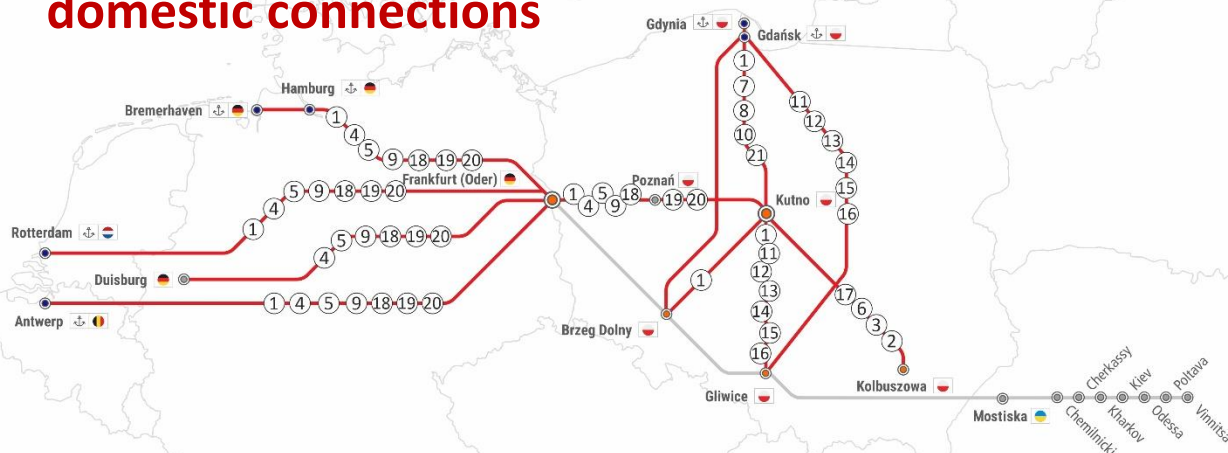

RAILWAY REPORT

13.03.2023-26.03.2023

domestic connections

UTRUDNIENIA NA TRASIE:		DOTYCZY RELACJI:
① Closing. Stara Wieś k/Kutna station from Mon to Fri during 22:40-04:15. Reduction of capacity at Kutno station by 90%, due to connection to LCS system by 17.04	Track no 3	Gliwice -> Kutno -> Gliwice Brzeg Dolny -> Kutno -> Brzeg Dolny Kutno -> Gdynia/Gdańsk -> Kutno Frankfurt Oder -> Kutno -> Frankfurt Oder (RTM/ANTW/HMB)
② Closing on the route between Stara Wieś - Żychlin on 17.03-18.03 during 22:45-04:45.	Track no 3	Kutno -> Kolbuszowa -> Kutno
③ Closing on the route between Jackowice - Łowicz on 13.03-16.03 during 00:00-02:50	Track no 3	Kutno -> Kolbuszowa -> Kutno
④ Closing on the route between Poznań Górczyn - Pałędzie, on 21.03-24.03, 27.03 from 23:10 to 02:10.	Track no 3	Frankfurt Oder -> Kutno -> Frankfurt O. Frankfurt Oder -> Poznań -> Frankfurt O. (RTM/ANTW/HMB/DUI)
⑤ Obstacles on the route between Cienin - Strzałkowo driving on a single truck . Closing from 12.03-21.03 between 01:30-03:30.	Track no 3	Frankfurt Oder -> Kutno -> Frankfurt O. Frankfurt Oder -> Poznań -> Frankfurt O. (RTM/ANTW/HMB/DUI)
⑥ Closing on the route between Stara Wieś - Łowicz on 20.03-23.03 at 00:05-04:00	Track no 3	Kutno -> Kolbuszowa -> Kutno
⑦ Closing on the route between Bydgoszcz Wschód - Bydgoszcz Leśna between 14.03-20.03 during 00:10-03:30	Track no 18	Kutno -> Gdynia/Gdańsk -> Kutno
⑧ Closing track no 2 on the route between Samożrzel - Wyrzysk on 14.03-15.03 during 00:00-04:00	Track no 18	Kutno -> Gdynia/Gdańsk -> Kutno
⑨ Closing track no 2 on the route Szczaniec - Zbąszynek on 26.03-27.03 at 22:00-04:00	Linia nr 3	Frankfurt Oder -> Kutno -> Frankfurt O. Frankfurt Oder -> Poznań -> Frankfurt O. (RTM/ANTW/HMB/DUI)
⑩ Closing track no 2 on the route between Czyżówko - Zielonczyn on 14.03-15.03 during 00:00-04:00	Track no 18	Kutno -> Gdynia/Gdańsk -> Kutno
⑪ Closing on the route between Miedźno - Działoszyn - Chorzew Siemkowice - Rusiec Łódzki on every Mon/Tue/Wed/Thu during 11:00-15:00	Track no 131	Gliwice -> Gdańsk/Gdynia -> Gliwice Gliwice -> Kutno -> Gliwice