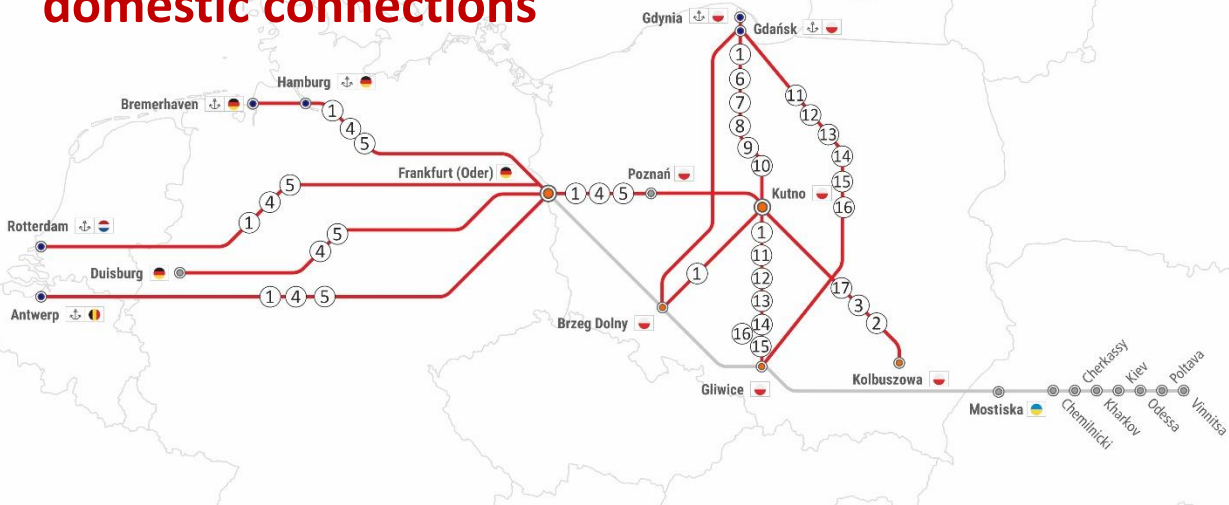

RAILWAY REPORT

06.03.2023-19.03.2023

domestic connections

UTRUDNIENIA NA TRASIE:

DOTYCZY RELACJI:

① Closing. Stara Wieś k/Kutna station from Mon to Fri during 22:40-04:15

Track no 3

Gliwice -> Kutno -> Gliwice
Brzeg Dolny -> Kutno -> Brzeg Dolny
Kutno -> Gdynia/Gdańsk -> Kutno
Frankfurt Oder -> Kutno -> Frankfurt Oder (RTM/ANTW/HMB)

② Closing on the route between Stara Wieś - Żychlin on 17.03-18.03 during 22:45-04:45.

Track no 3

Kutno -> Kolbuszowa -> Kutno

③ Closing on the route between Jackowice - Łowicz on 13.03-16.03 during 00:00-02:50

Track no 3

Kutno -> Kolbuszowa -> Kutno

④ Closing on the route between Poznań Górczyn - Pałędzie, everyday from 23:10-02:10. Track no 1 closed

Track no 3

Frankfurt Oder -> Kutno -> Frankfurt O.
Frankfurt Oder -> Poznań -> Frankfurt O. (RTM/ANTW/HMB/DUI)

⑤ Obstacles on the route between Cienin - Strzałkowo driving on a single truck . Closing from 12.03-21.03 between 01:30-03:30.

Track no 3

Frankfurt Oder -> Kutno -> Frankfurt O.
Frankfurt Oder -> Poznań -> Frankfurt O. (RTM/ANTW/HMB/DUI)