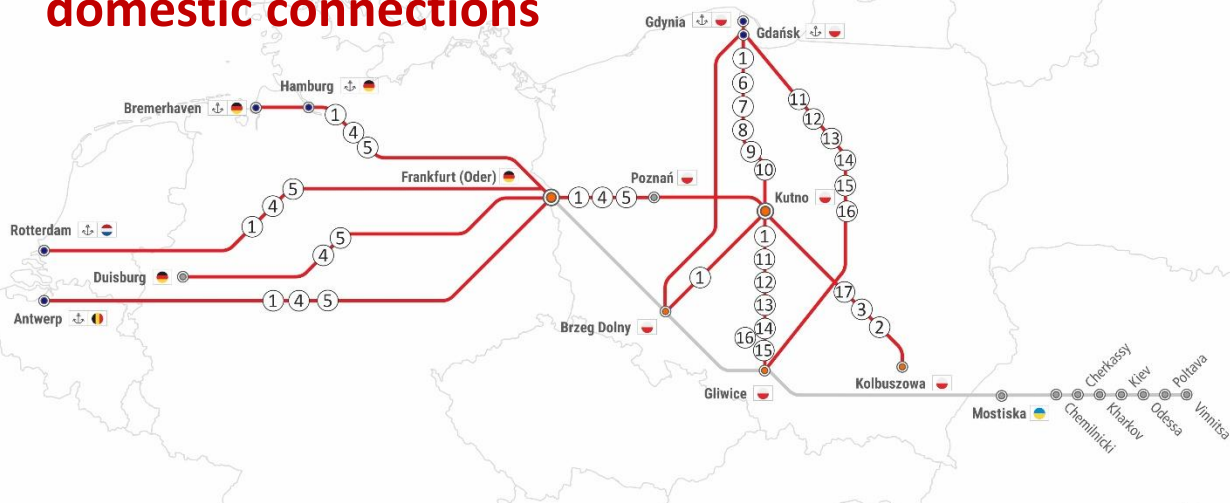

RAILWAY REPORT

06.03.2023-19.03.2023

domestic connections

UTRUDNIENIA NA TRASIE:

DOTYCZY RELACJI:

⑨ Closing track no 1 on the route between Aleksandrów – Otłoczyn	Track no 18	Kutno -> Gdynia/Gdańsk -> Kutno
⑩ Closing track no 2 on the route between Czyżówko – Zielonczyn on 14.03-15.03 during 00:00-04:00	Track no 18	Kutno -> Gdynia/Gdańsk -> Kutno
⑪ Closing on the route between Miedźno - Działoszyn - Chorzew Siemkowice – Rusiec Łódzki on every Mon/Tue/Wed/Thu during 11:00-15:00	Track no 131	Gliwice -> Gdańsk/Gdynia -> Gliwice Gliwice -> Kutno -> Gliwice
⑫ Closing on the route between Bytom Północny – Radzionków on every Sun during 7:00-19:00. On every Mon/Tue/Wed during 07:00-15:00.	Track no 131	Gliwice -> Gdańsk/Gdynia -> Gliwice Gliwice -> Kutno -> Gliwice
⑬ Obstacles. Modernisation works on tranck no 1 between Karczyn – Inowrocław Rąbinek on 14.03-17.03 between 10:30-17:30.	Track no 131	Gliwice -> Gdańsk/Gdynia -> Gliwice Gliwice -> Kutno -> Gliwice
⑭ Obstacles. Modernisation works on tranck no in Nowa Wieś Wielka at 17.03 between 09:30-15:30	Track no 131	Gliwice -> Gdańsk/Gdynia -> Gliwice Gliwice -> Kutno -> Gliwice
⑮ Obstacles. Modernisation works on tranck no 1 between Parlin - Terespol Pomorski on 13.03-17.03.	Track no 131	Gliwice -> Gdańsk/Gdynia -> Gliwice Gliwice -> Kutno -> Gliwice
⑯ Obstacles. Modernisation works on tranck no 2 between Poddębice - Otok on 16.03-19.03 between 09:00-17:00	Track no 131	Gliwice -> Gdańsk/Gdynia -> Gliwice Gliwice -> Kutno -> Gliwice
⑰ Closing on the route between Rytwiiany – Strzegomek on 14.03 between 09:00-13:00	Track no 70	Kutno -> Kolbuszowa -> Kutno