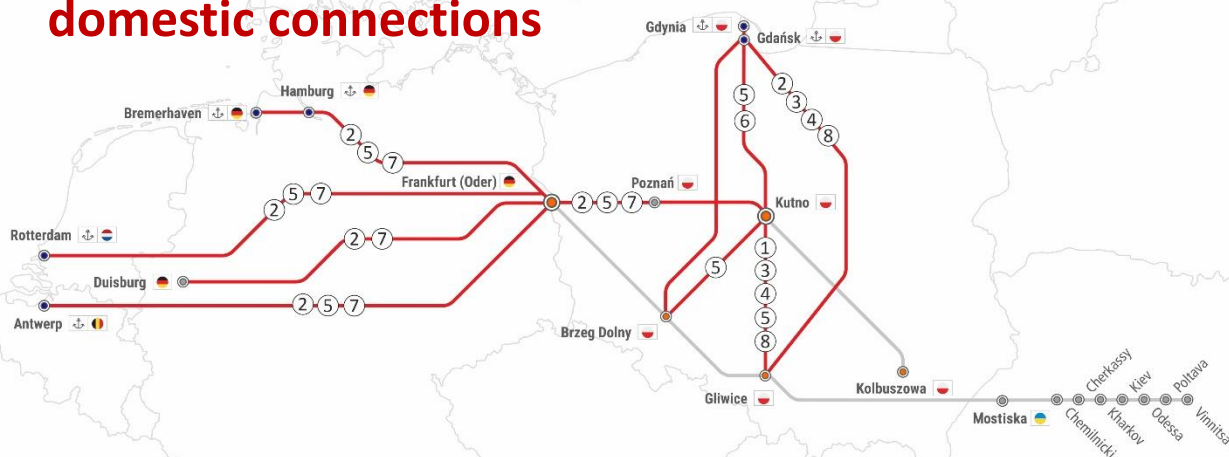

RAILWAY REPORT

27.02.2023-12.03.2023

domestic connections

OBSTACLES AT RAIL INFRASTRUCTURE:		REFERS TO:
① Closing on the route between Łowicz Główny – Stara Wieś/k. Kutna from Mon to Fri during 00:01-04:00	Track no. 3	Gliwice -> Kutno -> Gliwice
② Closing on the route between Cienin – Strzałkowo everyday from 01.03 at 01:30-03:10	Track no. 3	Frankfurt Oder -> Kutno -> Frankfurt O. Frankfurt Oder -> Poznań -> Frankfurt O. (RTM/ANTW/HMB/DUI)
③ Closing on the route between Chorzew Siemkowice – Rusiec Łódzki on every Mon/Tue/Wed/ during 11:00-15:00	Track no. 131	Gliwice -> Gdańsk/Gdynia -> Gliwice Gliwice -> Kutno -> Gliwice
④ Closing on the route between Rusiec Łódzki-Zduńska Wola Karsznice everyday from 01.03 during 11:00 – 15:00.	Track no. 131	Gliwice -> Gdańsk/Gdynia -> Gliwice Gliwice -> Kutno -> Gliwice
⑤ Closing. Stara Wieś k/Kutna station from Mon to Fri during 22:40-04:15	Track no. 3	Gliwice -> Kutno -> Gliwice Brzeg Dolny -> Kutno -> Brzeg Dolny Kutno -> Gdynia/Gdańsk -> Kutno Frankfurt Oder -> Kutno -> Frankfurt Oder (RTM/ANTW/HMB)
⑥ Obstacles on the route Włocławek. Driving on a single track from 09.01 to 11.03	Track no. 18	Kutno -> Gdynia/Gdańsk -> Kutno
⑦ Closing on the route between Poznań Górczyn – Pałędzie, everyday from 23:10-02:00	Track no. 3	Frankfurt Oder -> Kutno -> Frankfurt O. Frankfurt Oder -> Poznań -> Frankfurt O. (RTM/ANTW/HMB/DUI)
⑧ Closing on the route between Bytom Północny – Radzionków on Mon/Tue/Wed at 07:00 – 15:00. On Sun at 07:00-19:00	Track no. 131	Gliwice -> Gdańsk/Gdynia -> Gliwice Gliwice -> Kutno -> Gliwice