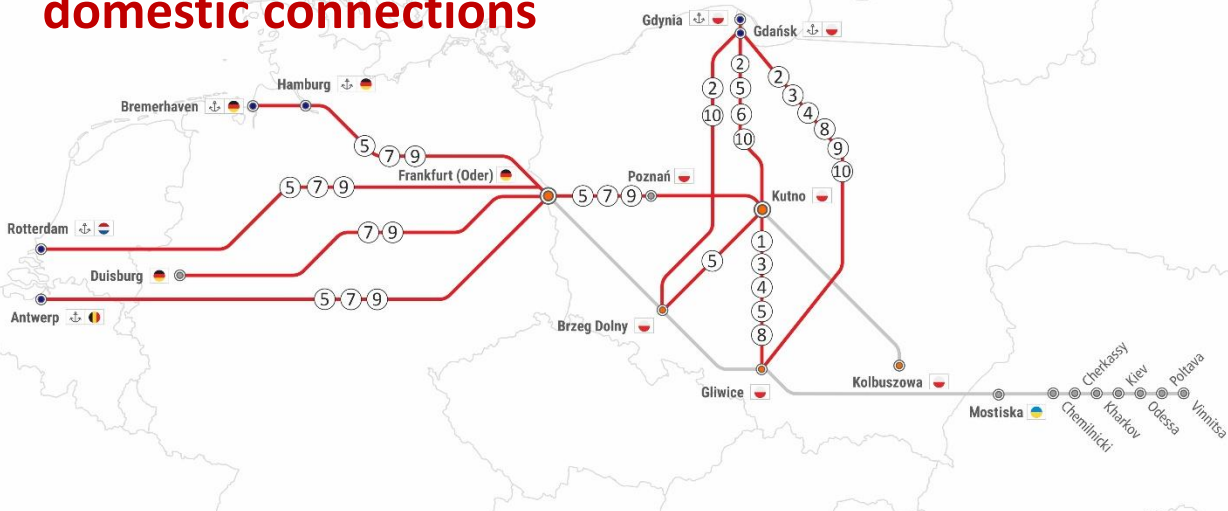

RAILWAY REPORT

20.02.2023-05.03.2023

domestic connections

OBSTACLES AT RAIL INFRASTRUCTURE:	REFERS TO:
<p>① Closing on the route between Łowicz Główny – Stara Wieś/k. Kutna from Mon to Fri during 00:01-04:00</p>	<p>Track no. 3 Gliwice -> Kutno -> Gliwice</p>
<p>② Closing on the GCT Gdynia Terminal from 16.02 / 6:00 to 23.02 / 6:00. No possibility of train entry and exit.</p>	<p>Track no. 3 Gliwice -> Gdynia -> Gliwice Brzeg Dolny -> Gdynia -> Brzeg Dolny Kutno -> Gdynia -> Kutno</p>
<p>③ Closing on the route between Chorzew Siemkowice – Rusiec Łódzki on every Mon/Tue/Wed/ during 11:00-15:00</p>	<p>Track no. 131 Gliwice -> Gdańsk/Gdynia -> Gliwice Gliwice -> Kutno -> Gliwice</p>
<p>④ Closing on the route between Rusiec Łódzki-Zduńska Wola Karsznice everyday from 01.03 during 11:00 – 15:00.</p>	<p>Track no. 131 Gliwice -> Gdańsk/Gdynia -> Gliwice Gliwice -> Kutno -> Gliwice</p>
<p>⑤ Closing. Stara Wieś k/Kutna station from Mon to Fri during 22:40-04:15</p>	<p>Track no. 3 Gliwice -> Kutno -> Gliwice Brzeg Dolny -> Kutno -> Brzeg Dolny Kutno -> Gdynia/Gdańsk -> Kutno Frankfurt Oder -> Kutno -> Frankfurt Oder (RTM/ANTW/HMB)</p>
<p>⑥ Obstacles on the route Włocławek. Driving on a single track from 09.01 to 11.03</p>	<p>Track no. 18 Kutno -> Gdynia/Gdańsk -> Kutno</p>
<p>⑦ Closing on the route between Poznań Górczyn – Pałędzie, everyday from 23:10-02:00</p>	<p>Track no. 3 Frankfurt Oder -> Kutno -> Frankfurt O. Frankfurt Oder -> Poznań -> Frankfurt O. (RTM/ANTW/HMB/DUI)</p>
<p>⑧ Closing on the route between Bytom Północny – Radzionków on Mon/Tue/Wed at 07:00 – 15:00. On Sun at 07:00-19:00</p>	<p>Track no. 131 Gliwice -> Gdańsk/Gdynia -> Gliwice Gliwice -> Kutno -> Gliwice</p>
<p>⑨ Closing on the route between Cienin – Strzałkowo everyday from 01.03 at 01:30-03:10</p>	<p>Track no. 3 Frankfurt Oder -> Kutno -> Frankfurt O. Frankfurt Oder -> Poznań -> Frankfurt O. (RTM/ANTW/HMB/DUI)</p>
<p>⑩ Closing on the DCT Gdańsk terminal on 21.02 from 06:00-18:00</p>	<p>Gliwice -> Gdańsk -> Gliwice Brzeg Dolny -> Gdańsk -> Brzeg Dolny Kutno -> Gdańsk -> Kutno</p>