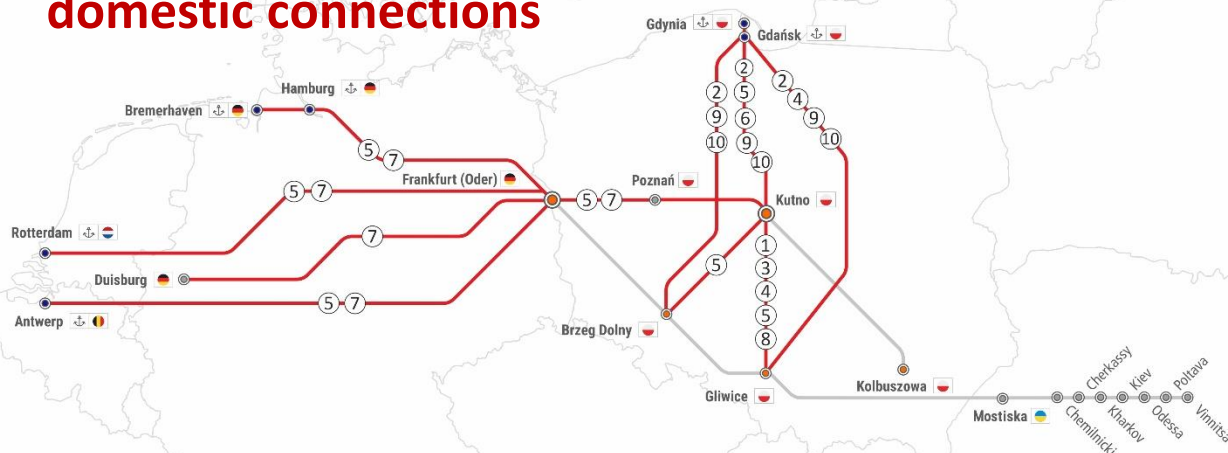

RAILWAY REPORT

13.02.2023-26.02.2023

domestic connections

OBSTACLES AT RAIL INFRASTRUCTURE:		REFERS TO:
① Closing on the route between Łowicz Główny – Stara Wieś/k. Kutna from Mon to Fri during 00:01-04:00	Track no. 3	Gliwice -> Kutno -> Gliwice
② Closing on the GCT Gdynia Terminal from 16.02 / 6:00 to 23.02 /6:00. No possibility of train entry and exit.	Track no. 3	Gliwice -> Gdynia -> Gliwice Brzeg Dolny -> Gdynia -> Brzeg Dolny Kutno -> Gdynia -> Kutno
③ Obstacles on the route between Boronów – Herby Nowe. Driving on a single track.	Track no. 131	Gliwice -> Gdańsk/Gdynia -> Gliwice Gliwice -> Kutno -> Gliwice
④ Closing on the route between Miedzno – Działoszyn - Ch.Siemkowice – Rusiec Łódzki from Mon to Thu during 11:00 – 15:00. Driving on a single track.	Track no. 131	Gliwice -> Gdańsk/Gdynia -> Gliwice Gliwice -> Kutno -> Gliwice
⑤ Closing. Stara Wieś k/Kutna station from Mon to Fri during 22:40-04:15	Track no. 3	Gliwice -> Kutno -> Gliwice Brzeg Dolny -> Kutno -> Brzeg Dolny Kutno -> Gdynia/Gdańsk -> Kutno Frankfurt Oder -> Kutno -> Frankfurt Oder (RTM/ANTW/HMB)
⑥ Obstacles on the route Włocławek. Driving on a single track from 09.01 to 11.03	Track no. 18	Kutno -> Gdynia/Gdańsk -> Kutno
⑦ Closing on the route between Poznań Górczyn – Pałędzie, everyday from 23:10-02:00	Track no. 3	Frankfurt Oder -> Kutno -> Frankfurt O. Frankfurt Oder -> Poznań -> Frankfurt O. (RTM/ANTW/HMB/DUI)
⑧ Closing on the route between Bytom Północny – Radzionków on Mon/Tue/Wed at 07:00 – 15:00. On 05.02 and 12.02 at 07:00-19:00	Track no. 131	Gliwice -> Gdańsk/Gdynia -> Gliwice Gliwice -> Kutno -> Gliwice
⑨ Closing on the BCT Gdynia Terminal from 09.02 / 07:00 to 20.02 /07:00. No possibility of train entry and exit on 19.09 /afternoon.		Gliwice -> Gdynia -> Gliwice Brzeg Dolny -> Gdynia -> Brzeg Dolny Kutno -> Gdynia -> Kutno
⑩ Closing on the DCT Gdańsk terminal on 21.02 from 06:00-18:00		Gliwice -> Gdańsk -> Gliwice Brzeg Dolny -> Gdańsk -> Brzeg Dolny Kutno -> Gdańsk -> Kutno