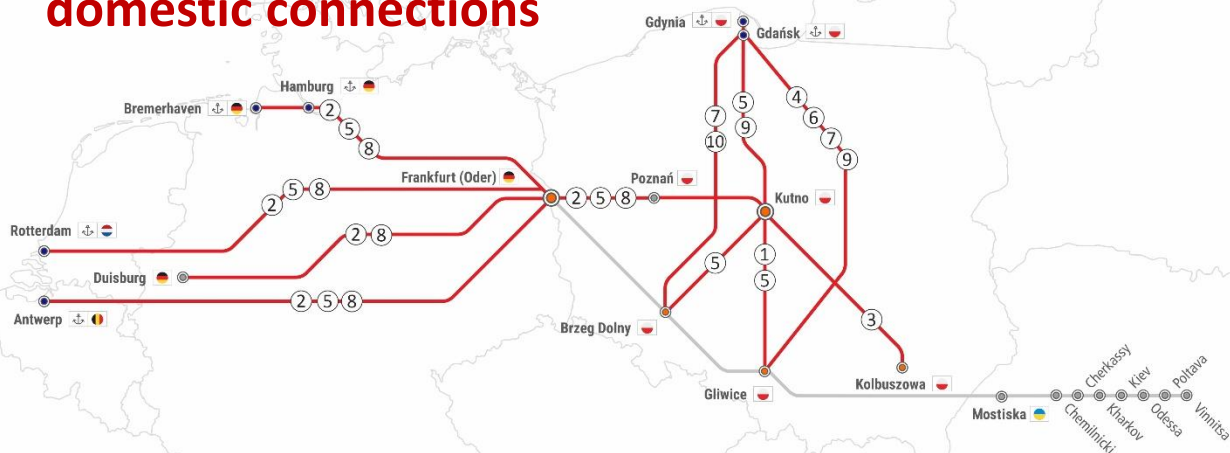

# RAILWAY REPORT

02.01.2023-15.01.2023

## domestic connections

OBSTACLES AT RAIL INFRASTRUCTURE:		REFERS TO:
① Closing on the route between Łowicz Główny – Stara Wieś/k. Kutna from Mon to Thu during 22:30-04:30	Track no. 3	Gliwice -> Kutno -> Gliwice
② Closing on the route between between Poznań Franowo – Stary Młyn w dn. 06.01-15.01 w godz. 20:00 – 08:00	Track no. 352	Frankfurt Oder -> Kutno -> Frankfurt Oder Frankfurt Oder -> Kutno -> Frankfurt Oder (RTM/ANTW/HMB/DUI)
③ Obstacles. Driving on a single track between ZAGDAŃSK-KOSTOMŁOTY till 31.01	Track no. 353	Kolbuszowa -> Kutno -> Kolbuszowa
④ Closing on the route between Ch.Siemkowice – Działoszyn from Mon to Thu during 11:00 – 15:00	Track no. 131	Gliwice -> Gdańsk/Gdynia -> Gliwice
⑤ Closing. Stara Wieś k/Kutna station from Mon to Fri during 22:30-04:30	Track no. 3	Gliwice -> Kutno -> Gliwice Brzeg Dolny -> Kutno -> Brzeg Dolny Kutno -> Gdynia/Gdańsk -> Kutno Frankfurt Oder -> Kutno -> Frankfurt Oder (RTM/ANTW/HMB)
⑥ Closing on the route between Wręczyca – Kłobuck, Mon/Fri-Sun during. 11:00 – 15:00 (other than driving on a single track)	Track no. 131	Gliwice -> Gdańsk/Gdynia -> Gliwice
⑦ Obstacles on the route between Bydgoszcz Gł. – Maksymilianowo. Driving on a single track from 22:00 to 03:00	Track no. 131	Brzeg Dolny -> Gdańsk/Gdynia -> Brzeg Dolny Gliwice -> Gdańsk/Gdynia -> Gliwice
⑧ Closing on the route between Poznań Górczyn – Pałędzie on Mon/Tue/Thu/Fri/Sat from 23:20-02:10	Track no. 3	Frankfurt Oder -> Kutno -> Frankfurt O. Frankfurt Oder -> Poznań -> Frankfurt O. (RTM/ANTW/HMB/DUI)
⑨ Obstacles on the route between Bytom Północny – Radzionków on Mon/Tue/Wed at 07:00 – 15:00	Track no. 3	Gliwice -> Gdańsk/Gdynia -> Gliwice
⑩ Closing on the route between Biskupice Wilk - Kobylnica at 23:30 – 04:30	Track no. 353	Brzeg Dolny -> Gdańsk/Gdynia -> Brzeg Dolny