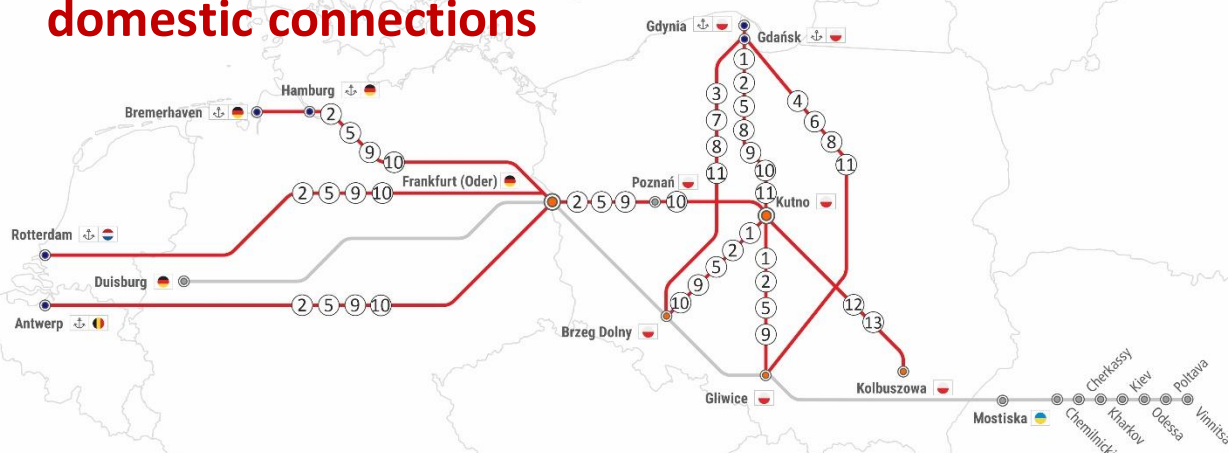

RAILWAY REPORT

28.11-11.12.2022

domestic connections

OBSTACLES AT RAIL INFRASTRUCTURE:		REFERS TO:
① Closing on the route between Łowicz Główny – Stara Wieś/k. Kutna from 01.12 Mon to Thu during 01:00 – 04:00	Track no. 3	Gliwice -> Kutno -> Gliwice Brzeg Dolny -> Kutno -> Brzeg Dolny Kutno -> Gdynia/Gdańsk -> Kutno
② Closing on the route between Żychlin – Jackowice from Sun to Wed during 01:00 – 04:00	Track no. 3	Gliwice -> Kutno -> Gliwice Brzeg Dolny -> Kutno -> Brzeg Dolny Kutno -> Gdynia/Gdańsk -> Kutno Frankfurt Oder -> Kutno -> Frankfurt Oder (RTM/ANTW/HMB)
③ Obstacles. Driving on a single track between Pierzyska – Pobiedziska, Mogilno – Kołodziejowo and Mogilno - Trzemeszko	Track no. 353	Brzeg Dolny -> Gdańsk/Gdynia -> Brzeg Dolny
④ Closing on the route between Ch.Siemkowice – Działoszyn from Mon to Thu during 11:00 – 15:00	Track no. 131	Gliwice -> Gdańsk/Gdynia -> Gliwice
⑤ Closing. Stara Wieś k/Kutna station from Mon to Fri during 22:30-04:30	Track no. 3	Gliwice -> Kutno -> Gliwice Brzeg Dolny -> Kutno -> Brzeg Dolny Kutno -> Gdynia/Gdańsk -> Kutno Frankfurt Oder -> Kutno -> Frankfurt Oder (RTM/ANTW/HMB)
⑥ Closing on the route between Wręczyca – Rusiec Łódzki, Mon/Fri-Sun during. 11:00 – 15:00 (other than driving on a single track)	Track no. 131	Gliwice -> Gdańsk/Gdynia -> Gliwice
⑦ Closing on the route between Biskupice Wlkp - Kobylnica, till 09.12 from 23:30 to 04.30	Track no. 353	Brzeg Dolny -> Gdańsk/Gdynia -> Brzeg Dolny
⑧ Obstacles. Driving on a single track between Złotniki Kujawskie - Jaksice	Track no. 131	Kutno -> Gdańsk/Gdynia -> Kutno Gliwice -> Gdańsk/Gdynia -> Gliwice Brzeg Dolny -> Gdańsk/Gdynia -> Brzeg Dolny
⑨ Closing on the route between Krzewie – Kutno, from Sun to Wed during 22:30-3:30	Track no. 3	Frankfurt Oder -> Kutno -> Frankfurt Oder Frankfurt Oder -> Poznań -> Frankfurt Oder (RTM/ANTW/HMB/DUI)
⑩ Obstacles. Driving on a single track between Ostrowy-Kutno / Krzewie - Kutno	Track no. 3	Brzeg Dolny -> Kutno -> Brzeg Dolny Kutno -> Gdynia/Gdańsk -> Kutno Frankfurt Oder -> Kutno -> Frankfurt Oder (RTM/ANTW/HMB)