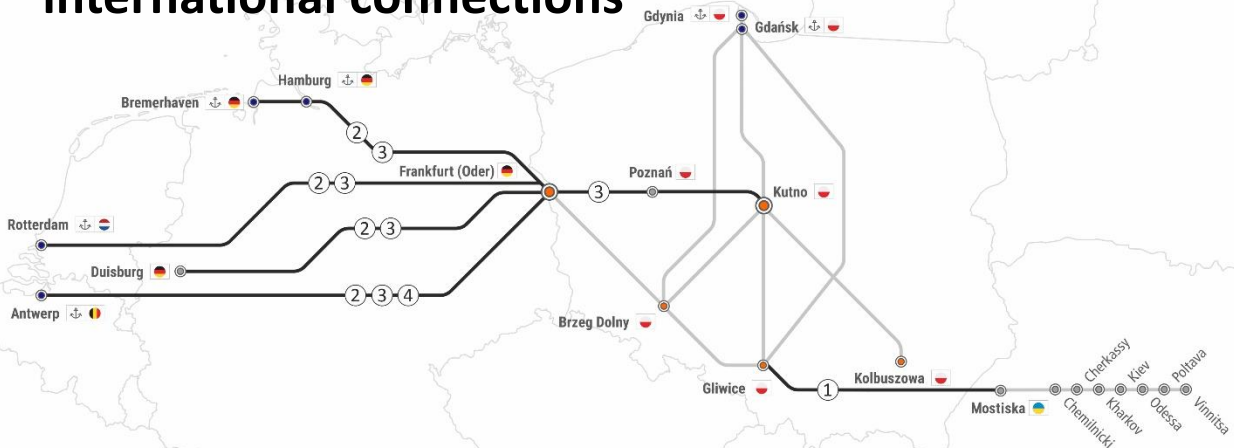

### domestic connections

OBSTACLES AT RAIL INFRASTRUCTURE:		REFERS TO:
<b>13</b> Obstacles. Driving on a single track between Maksymilianowo – Kotomierz, 08.11 from 22:00 to 03:00	Track no. 131	Kutno -> Gdańsk/Gdynia -> Kutno Gliwice -> Gdańsk/Gdynia -> Gliwice Brzeg Dolny -> Gdańsk/Gdynia -> Brzeg Dolny
<b>14</b> Closing on the route between Krzewie – Kutno, Sun – Wed, 22:30-04:30	Track no. 3	Gliwice -> Kutno -> Gliwice Brzeg Dolny -> Kutno -> Brzeg Dolny Kutno -> Gdynia/Gdańsk -> Kutno
<b>15</b> Closing on the route between Żychlin – Jackowice, Sun – Wed, 00:00-04:00	Track no. 3	Gliwice -> Kutno -> Gliwice Brzeg Dolny -> Kutno -> Brzeg Dolny Kutno -> Gdynia/Gdańsk -> Kutno

## international connections

ANT / HMB / DUI / RTM <-> Frankfurt Oder

③ No acces to KVT Terminal due to closing on the route between Pilgram – Oderbrücke from 12.11, 22:00 to 13.11, 08:00

ANT / HMB / DUI / RTM <-> Frankfurt Oder  
Kutno / Poznań <-> Frankfurt Oder

④ Strike in Belgium on 08-09.11

Antwerpia <-> Frankfurt Oder