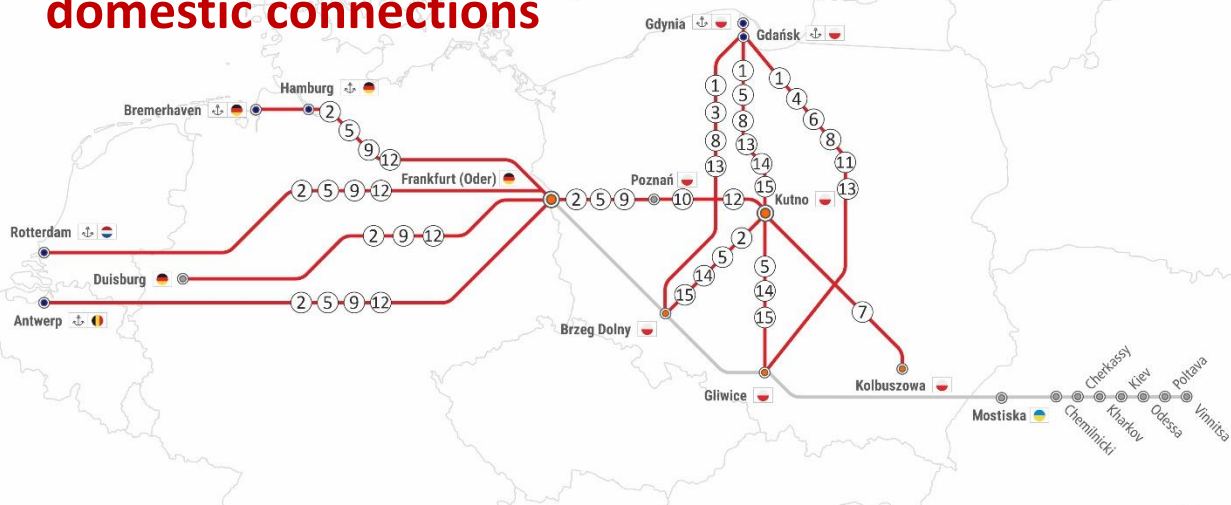

RAILWAY REPORT

31.10-13.11.2022

domestic connections

OBSTACLES AT RAIL INFRASTRUCTURE:		REFERS TO:
13 Obstacles. Driving on a single track between Maksymilianowo – Kotomierz, 08.11 from 22:00 to 03:00	Track no. 131	Kutno -> Gdańsk/Gdynia -> Kutno Gliwice -> Gdańsk/Gdynia -> Gliwice Brzeg Dolny -> Gdańsk/Gdynia -> Brzeg Dolny
14 Closing on the route between Krzewie – Kutno, Sun – Wed, 22:30-04:30	Track no. 3	Gliwice -> Kutno -> Gliwice Brzeg Dolny -> Kutno -> Brzeg Dolny Kutno -> Gdynia/Gdańsk -> Kutno
15 Closing on the route between Żychlin – Jackowice, Sun – Wed, 00:00-04:00	Track no. 3	Gliwice -> Kutno -> Gliwice Brzeg Dolny -> Kutno -> Brzeg Dolny Kutno -> Gdynia/Gdańsk -> Kutno