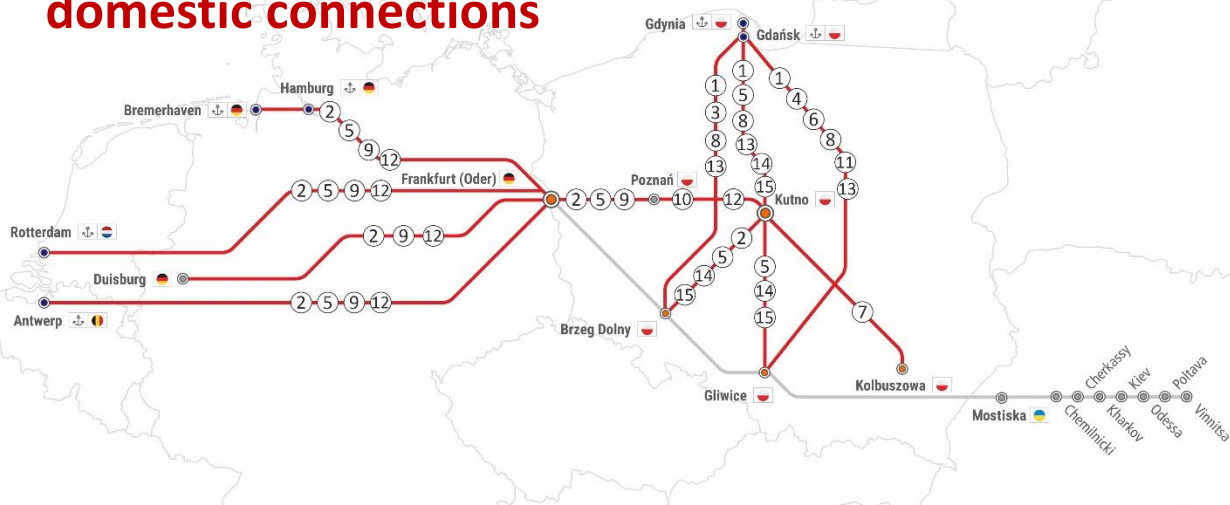

## domestic connections

OBSTACLES AT RAIL INFRASTRUCTURE:	REFERS TO:
<p>① Attention! 14.11 -18.11 closed rail access to GCT Gdynia terminal.</p>	<p>Kutno -&gt; Gdynia -&gt; Kutno Gliwice -&gt; Gdynia -&gt; Gliwice Brzeg Dolny -&gt; Gdynia -&gt; Brzeg Dolny</p>
<p>② Obstacles. Driving on a single track between Krzewie – Kutno and Opalenica - Buk</p>	<p>Track no. 3 Frankfurt Oder -&gt; Kutno -&gt; Frankfurt Oder (RTM/ANTW/HMB/DUI) Brzeg Dolny -&gt; Kutno -&gt; Brzeg Dolny</p>
<p>③ Obstacles. Driving on a single track between Pierzyska – Pobiedziska and Wydartowo – Mogilno – Kołodziejowo</p>	<p>Track no. 353 Brzeg Dolny -&gt; Gdańsk/Gdynia -&gt; Brzeg Dolny</p>
<p>④ Closing on the route between Ch.Siemkowice – Działoszyn from Mon to Thu during 11:00 – 15:00</p>	<p>Track no. 131 Gliwice -&gt; Gdańsk/Gdynia -&gt; Gliwice</p>
<p>⑤ Closing. Stara Wieś k/Kutna station from Mon to Fri during 22:30-04:30</p>	<p>Track no. 3 Gliwice -&gt; Kutno -&gt; Gliwice Brzeg Dolny -&gt; Kutno -&gt; Brzeg Dolny Kutno -&gt; Gdynia/Gdańsk -&gt; Kutno Frankfurt Oder -&gt; Kutno -&gt; Frankfurt Oder (RTM/ANTW/HMB)</p>
<p>⑥ Closing on the route between Wręczyca – Rusiec Łódzki, Mon/Fri-Sun during. 11:00 – 15:00</p>	<p>Track no. 131 Gliwice -&gt; Gdańsk/Gdynia -&gt; Gliwice</p>
<p>⑦ Closing on the route between Dęba Opczyńska – Rozalin, 06-13.11</p>	<p>Track no. 22 Kolbuszowa – Kutno - Kolbuszowa</p>
<p>⑧ Obstacles. Driving on a single track between Toruń - Otłoczyn and Złotniki Kujawskie - Jaksice</p>	<p>Track no. 131 Kutno -&gt; Gdańsk/Gdynia -&gt; Kutno Gliwice -&gt; Gdańsk/Gdynia -&gt; Gliwice Brzeg Dolny -&gt; Gdańsk/Gdynia -&gt; Brzeg Dolny</p>
<p>⑨ Closing on the route between Świebodzin – Szczaniec, 4.11 during 22:30-3:30</p>	<p>Track no. 3 Frankfurt Oder -&gt; Kutno -&gt; Frankfurt Oder Frankfurt Oder -&gt; Poznań -&gt; Frankfurt Oder (RTM/ANTW/HMB/DUI)</p>
<p>⑩ Closing on the route between Poznań Górczyn – Pałędzie during. 23:00 – 02:00</p>	<p>Track no. 25 Frankfurt Oder -&gt; Kutno -&gt; Frankfurt Oder Frankfurt Oder -&gt; Poznań -&gt; Frankfurt Oder</p>
<p>⑪ Closing on the route between Bytom Północny – Radzionków 26.09-06.11, at 07:00-15:00 / on Tuesdays 7:00-19:00</p>	<p>Track no. 131 Gliwice -&gt; Gdańsk/Gdynia -&gt; Gliwice</p>
<p>⑫ Obstacles. Driving on a single track between Torczyn - Boczów</p>	<p>Track no. 3 Frankfurt Oder -&gt; Kutno -&gt; Frankfurt Oder (RTM/ANTW/HMB/DUI)</p>