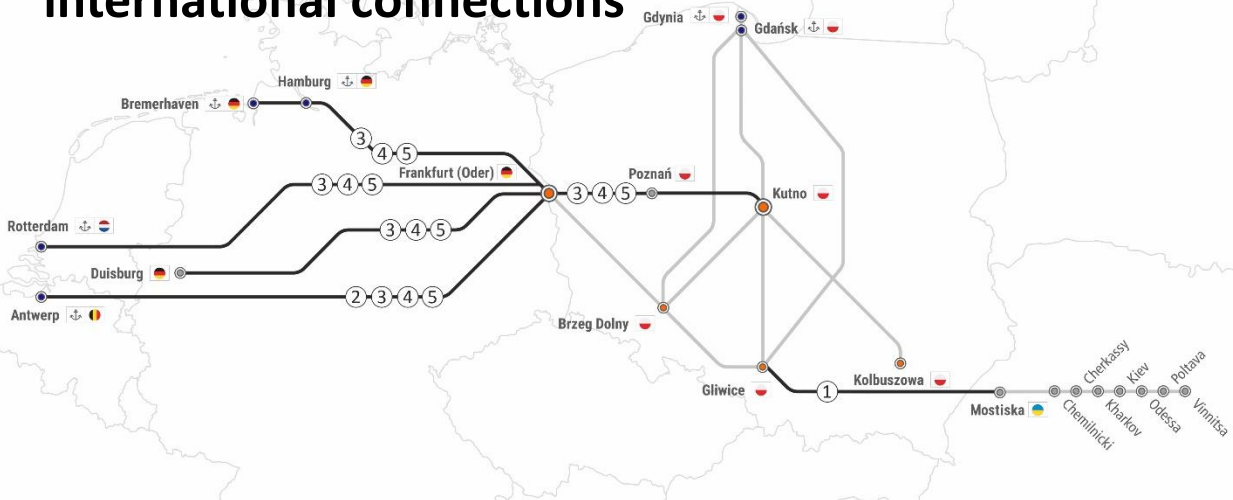

RAILWAY REPORT

21.11-4.12.2022

international connections

OBSTACLES AT RAIL INFRASTRUCTURE:

REFERS TO:

① Congestion of trains at Medyka station, trains are stopped on the route and waiting for a free track at the border station.

Gliwice – Mostiska UA

② Strike in Belgium, 28-29.11

Antwerpia <-> Frankfurt Oder

③ Closing. Clearance work after train collision near Braunschweig (Hannover). Detour via Hamburg and Halle.

Rotterdam <-> Frankfurt Oder/Kutno
Hamburg <-> Frankfurt Oder
Antwerpia <-> Frankfurt Oder
Duisburg <-> Kutno

④ Modernization works at Frankfurt Oder PBF station.

Rotterdam <-> Frankfurt Oder/Kutno
Hamburg <-> Frankfurt Oder
Antwerpia <-> Frankfurt Oder
Duisburg <-> Kutno

⑤ Closing between Poznań Górczyn – Pałędzie, Toporów – Kunowice, Buk – Opalenica during 22:00-05:00

Frankfurt Oder → Kutno → Frankfurt Oder
Frankfurt Oder → Poznań → Frankfurt Oder (RTM/ANTW/HMB/DUI)