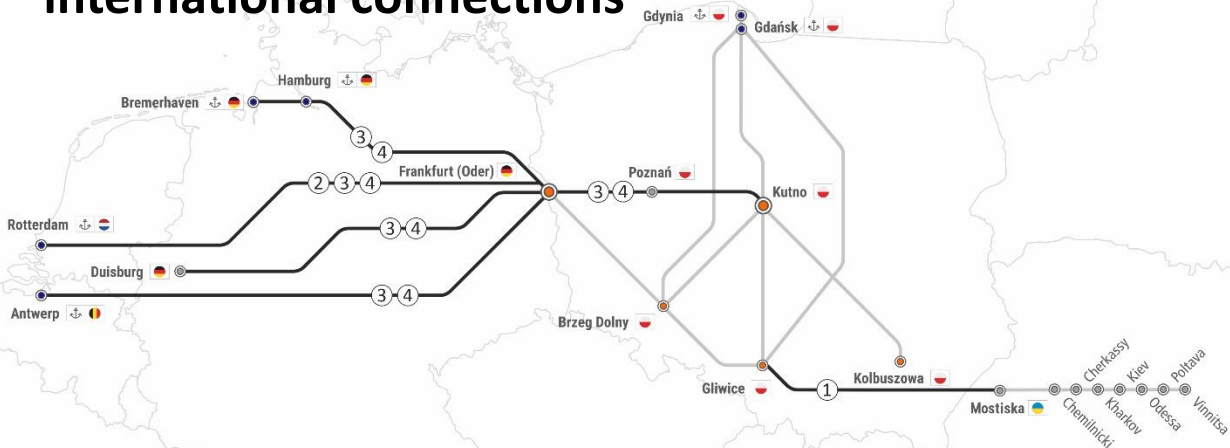

RAILWAY REPORT

14.11-27.11.2022

international connections

OBSTACLES AT RAIL INFRASTRUCTURE:

REFERS TO:

① Congestion of trains at Medyka station, trains are stopped on the route and waiting for a free track at the border station.

Gliwice – Mostiska UA

② Obstacles. Modernization works near Braunschweig.

Frankfurt Oder → Rotterdam → Frankfurt Oder

③ Obstacles. Driving on a single track between Poznań Górczyn – Palędzie from 6.11 to 10.12

Frankfurt Oder → Kutno → Frankfurt Oder
Frankfurt Oder → Poznań → Frankfurt Oder
(RTM/ANTW/HMB/DUI)

④ Closing at Zbąszyń station, 20.11 - 03.12, from 05:00 to 22:00

Frankfurt Oder → Kutno → Frankfurt Oder
Frankfurt Oder → Poznań → Frankfurt Oder
(RTM/ANTW/HMB/DUI)