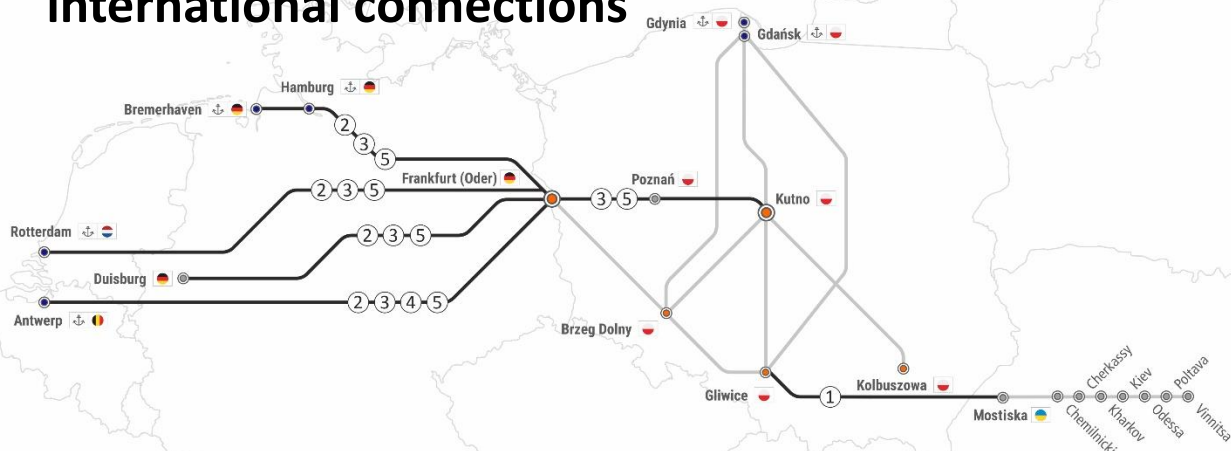

RAILWAY REPORT

07.11-20.11.2022

international connections

OBSTACLES AT RAIL INFRASTRUCTURE:

REFERS TO:

① Congestion of trains at Medyka station, trains are stopped on the route and waiting for a free track at the border station.

Gliwice – Mostiska UA

② Closing on the route between Pilgram – Oderbrücke from 12.11, 22:00 to 13.11, 08:00

ANT / HMB / DUI / RTM <-> Frankfurt Oder

③ No access to KVT Terminal due to closing on the route between Pilgram – Oderbrücke from 12.11, 22:00 to 13.11, 08:00

ANT / HMB / DUI / RTM <-> Frankfurt Oder
Kutno / Poznań <-> Frankfurt Oder

④ Strike in Belgium on 08-09.11

Antwerpia <-> Frankfurt Oder

⑤ Obstacles. Driving on a single track between Poznań Górczyn – Pałędzie from 6.11 to 10.12

Frankfurt Oder -> Kutno -> Frankfurt Oder
Frankfurt Oder -> Poznań -> Frankfurt Oder
(RTM/ANTW/HMB/DUI)