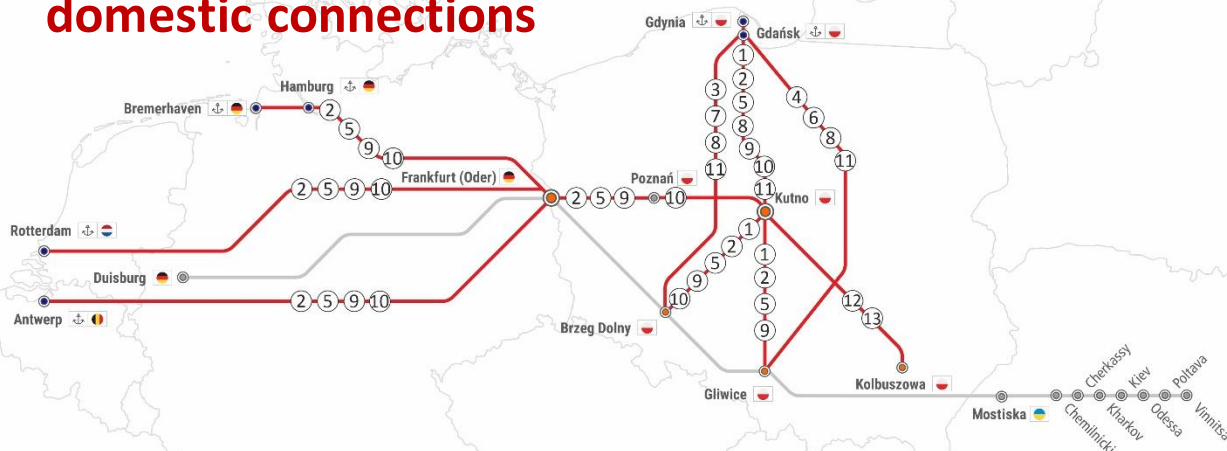

RAILWAY REPORT

28.11-11.12.2022

domestic connections

OBSTACLES AT RAIL INFRASTRUCTURE:		REFERS TO:
① Closing on the route between Łowicz Główny – Stara Wieś/k. Kutna from 01.12 Mon to Thu during 01:00 – 04:00	Track no. 3	Gliwice -> Kutno -> Gliwice Brzeg Dolny -> Kutno -> Brzeg Dolny Kutno -> Gdynia/Gdańsk -> Kutno
② Closing on the route between Żychlin – Jackowice from Sun to Wed during 01:00 – 04:00	Track no. 3	Gliwice -> Kutno -> Gliwice Brzeg Dolny -> Kutno -> Brzeg Dolny Kutno -> Gdynia/Gdańsk -> Kutno Frankfurt Oder -> Kutno -> Frankfurt Oder (RTM/ANTW/HMB)
③ Obstacles. Driving on a single track between Pierzyska – Pobiedziska, Mogilno – Kołodziejowo and Mogilno - Trzemeszko	Track no. 353	Brzeg Dolny -> Gdańsk/Gdynia -> Brzeg Dolny
④ Closing on the route between Ch.Siemkowice – Działoszyń from Mon to Thu during 11:00 – 15:00	Track no. 131	Gliwice -> Gdańsk/Gdynia -> Gliwice
⑤ Closing. Stara Wieś k/Kutna station from Mon to Fri during 22:30-04:30	Track no. 3	Gliwice -> Kutno -> Gliwice Brzeg Dolny -> Kutno -> Brzeg Dolny Kutno -> Gdynia/Gdańsk -> Kutno Frankfurt Oder -> Kutno -> Frankfurt Oder (RTM/ANTW/HMB)
⑥ Closing on the route between Wręczyca – Rusiec Łódzki, Mon/Fri-Sun during. 11:00 – 15:00 (other than driving on a single track)	Track no. 131	Gliwice -> Gdańsk/Gdynia -> Gliwice
⑦ Closing on the route between Biskupice Wlkp - Kobylnica, till 09.12 from 23:30 to 04.30	Track no. 353	Brzeg Dolny -> Gdańsk/Gdynia -> Brzeg Dolny
⑧ Obstacles. Driving on a single track between Złotniki Kujawskie - Jaksice	Track no. 131	Kutno -> Gdańsk/Gdynia -> Kutno Gliwice -> Gdańsk/Gdynia -> Gliwice Brzeg Dolny -> Gdańsk/Gdynia -> Brzeg Dolny
⑨ Closing on the route between Krzewie – Kutno, from Sun to Wed during 22:30-3:30	Track no. 3	Frankfurt Oder -> Kutno -> Frankfurt Oder Frankfurt Oder -> Poznań -> Frankfurt Oder (RTM/ANTW/HMB/DUI)
⑩ Obstacles. Driving on a single track between Ostrowy-Kutno / Krzewie - Kutno	Track no. 3	Brzeg Dolny -> Kutno -> Brzeg Dolny Kutno -> Gdynia/Gdańsk -> Kutno Frankfurt Oder -> Kutno -> Frankfurt Oder (RTM/ANTW/HMB)