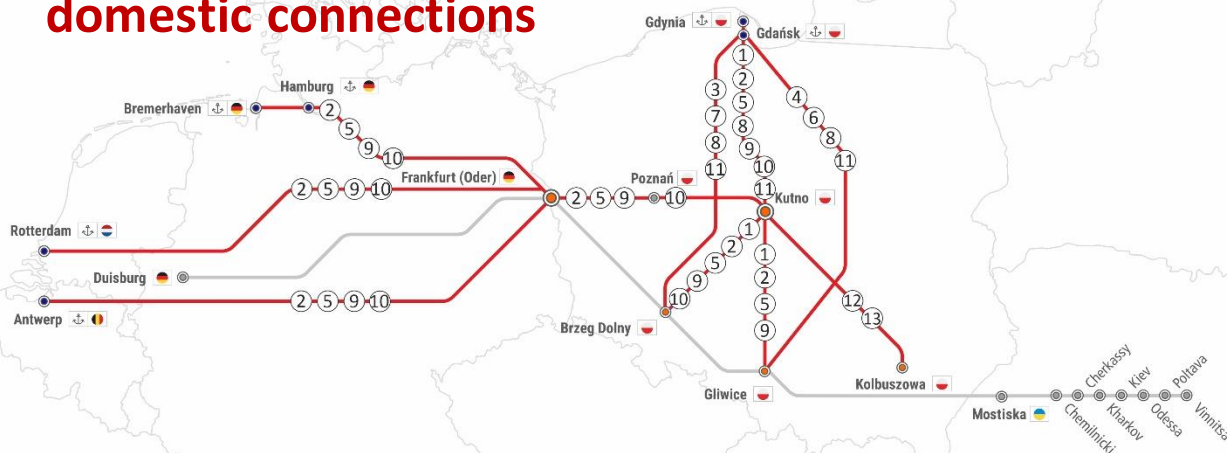

RAILWAY REPORT

28.11-11.12.2022

domestic connections

OBSTACLES AT RAIL INFRASTRUCTURE:

REFERS TO:

⑪ Obstacles. Driving on a single track between Kotomierz – Pruszcz Pomorski on 28.11-02.12

Track no. 131

Gliwice -> Gdynia/Gdańsk -> Gliwice
Brzeg Dolny -> Gdynia/Gdańsk -> Brzeg Dolny
Kutno -> Gdynia/Gdańsk -> Kutno

⑫ Closing on the route between Łowicz Główny - Żychlin on 01.12 and 05-08.12 at 00:00 – 04:00

Kolbuszowa -> Kutno -> Kolbuszowa

⑬ Closing on the route between Skierniewice - Bełchów on 29.11-01.12 at 00:45 – 03:40

Kolbuszowa -> Kutno -> Kolbuszowa