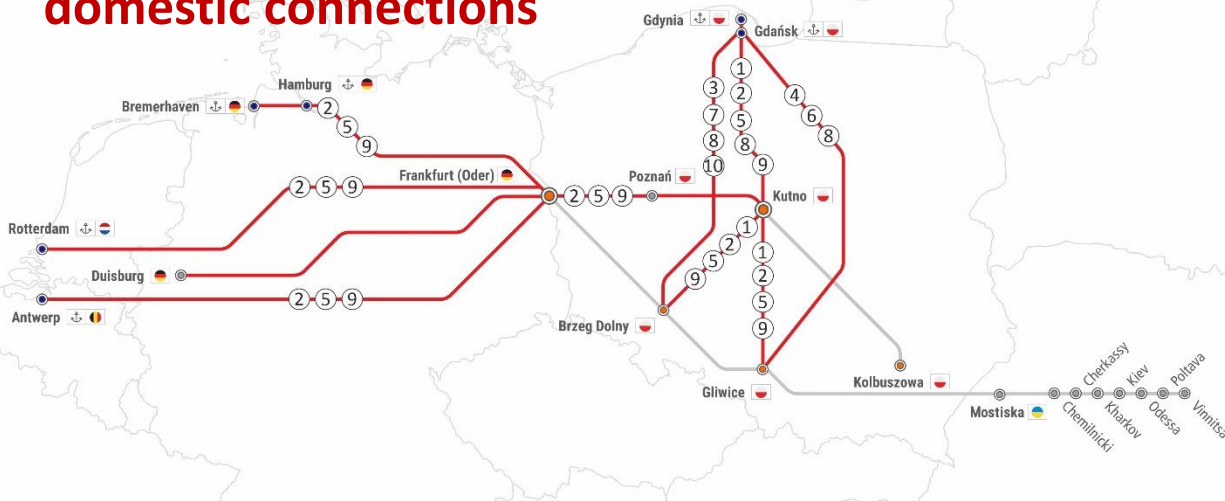

RAILWAY REPORT

21.11-4.12.2022

domestic connections

OBSTACLES AT RAIL INFRASTRUCTURE:		REFERS TO:
① Closing on the route between Łowicz Główny – Stara Wieś/k. Kutna from 01.12 Mon to Thu during 01:00 – 04:00	Track no. 3	Gliwice -> Kutno -> Gliwice Brzeg Dolny -> Kutno -> Brzeg Dolny Kutno -> Gdynia/Gdańsk -> Kutno
② Closing on the route between Żychlin – Jackowice from Sun to Wed during 01:00 – 04:00	Track no. 3	Gliwice -> Kutno -> Gliwice Brzeg Dolny -> Kutno -> Brzeg Dolny Kutno -> Gdynia/Gdańsk -> Kutno Frankfurt Oder -> Kutno -> Frankfurt Oder (RTM/ANTW/HMB)
③ Obstacles. Driving on a single track between Pierzyska – Pobiedziska, Mogilno – Kołodziejowo and Mogilno - Trzemeszko	Track no. 353	Brzeg Dolny -> Gdańsk/Gdynia -> Brzeg Dolny
④ Closing on the route between Ch.Siemkowice – Działoszyn from Mon to Thu during 11:00 – 15:00	Track no. 131	Gliwice -> Gdańsk/Gdynia -> Gliwice
⑤ Closing. Stara Wieś k/Kutna station from Mon to Fri during 22:30-04:30	Track no. 3	Gliwice -> Kutno -> Gliwice Brzeg Dolny -> Kutno -> Brzeg Dolny Kutno -> Gdynia/Gdańsk -> Kutno Frankfurt Oder -> Kutno -> Frankfurt Oder (RTM/ANTW/HMB)
⑥ Closing on the route between Wręczyca – Rusiec Łódzki, Mon/Fri-Sun during. 11:00 – 15:00 (other than driving on a single track)	Track no. 131	Gliwice -> Gdańsk/Gdynia -> Gliwice
⑦ Closing on the route between Biskupice Wilkp - Kobylnica, till 09.12 from 23:30 to 04.30	Track no. 353	Brzeg Dolny -> Gdańsk/Gdynia -> Brzeg Dolny
⑧ Obstacles. Driving on a single track between Złotniki Kujawskie - Jaksice	Track no. 131	Kutno -> Gdańsk/Gdynia -> Kutno Gliwice -> Gdańsk/Gdynia -> Gliwice Brzeg Dolny -> Gdańsk/Gdynia -> Brzeg Dolny
⑨ Closing on the route between Krzewie – Kutno, from Sun to Wed during 22:30-3:30	Track no. 3	Frankfurt Oder -> Kutno -> Frankfurt Oder Frankfurt Oder -> Poznań -> Frankfurt Oder (RTM/ANTW/HMB/DUI)
⑩ Closing on the route between Kobylnica - Poznań Wschód, 27.11- 09.12 from 23:30 to 04.30	Track no. 353	Brzeg Dolny -> Gdańsk/Gdynia -> Brzeg Dolny