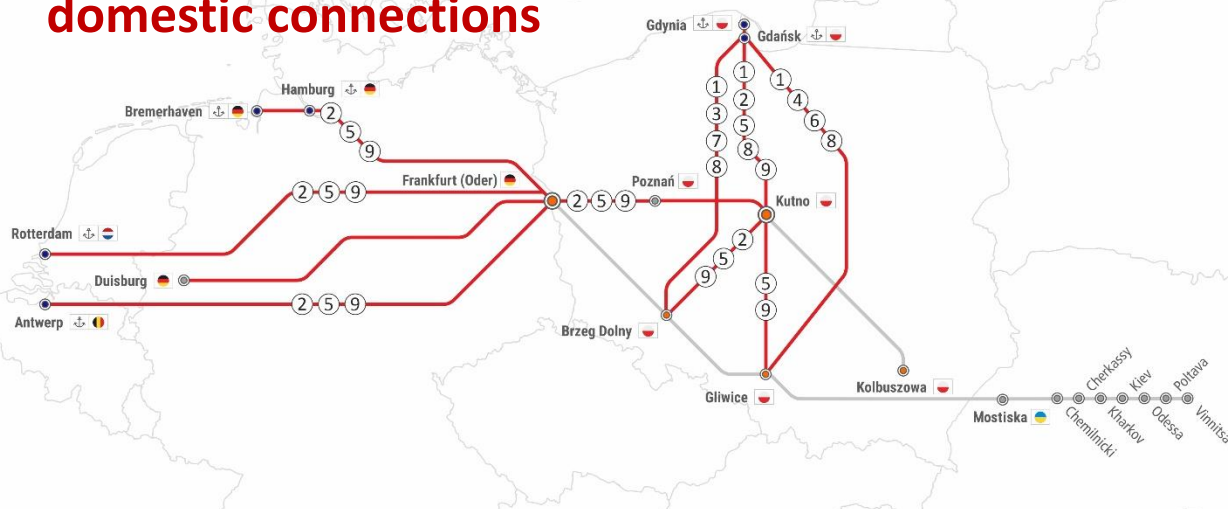

RAILWAY REPORT

14.11-27.11.2022

domestic connections

OBSTACLES AT RAIL INFRASTRUCTURE:		REFERS TO:
① Attention! 14.11 -18.11 closed rail access to GCT Gdynia terminal.		Kutno -> Gdynia -> Kutno Gliwice -> Gdynia -> Gliwice Brzeg Dolny -> Gdynia -> Brzeg Dolny
② Closing on the route between Żychlin – Jackowice from Sun to Wed during 01:00 – 04:00	Track no. 3	Gliwice -> Kutno -> Gliwice Brzeg Dolny -> Kutno -> Brzeg Dolny Kutno -> Gdynia/Gdańsk -> Kutno Frankfurt Oder -> Kutno -> Frankfurt Oder (RTM/ANTW/HMB)
③ Obstacles. Driving on a single track between Pierzyska – Pobiedziska, Mogilno – Kołodziejowo and Mogilno - Trzemeszko	Track no. 353	Brzeg Dolny -> Gdańsk/Gdynia -> Brzeg Dolny
④ Closing on the route between Ch.Siemkowice – Działoszyn from Mon to Thu during 11:00 – 15:00	Track no. 131	Gliwice -> Gdańsk/Gdynia -> Gliwice
⑤ Closing. Stara Wieś k/Kutna station from Mon to Fri during 22:30-04:30	Track no. 3	Gliwice -> Kutno -> Gliwice Brzeg Dolny -> Kutno -> Brzeg Dolny Kutno -> Gdynia/Gdańsk -> Kutno Frankfurt Oder -> Kutno -> Frankfurt Oder (RTM/ANTW/HMB)
⑥ Closing on the route between Wręczyca – Rusiec Łódzki, Mon/Fri-Sun during. 11:00 – 15:00 (other than driving on a single track)	Track no. 131	Gliwice -> Gdańsk/Gdynia -> Gliwice
⑦ Closing on the route between Biskupice Wilkp - Kobylnica, till 09.12 from 23:30 to 04.30	Track no. 353	Brzeg Dolny -> Gdańsk/Gdynia -> Brzeg Dolny
⑧ Obstacles. Driving on a single track between Złotniki Kujawskie - Jaksice	Track no. 131	Kutno -> Gdańsk/Gdynia -> Kutno Gliwice -> Gdańsk/Gdynia -> Gliwice Brzeg Dolny -> Gdańsk/Gdynia -> Brzeg Dolny
⑨ Closing on the route between Krzewie – Kutno, from Sun to Wed during 22:30-3:30	Track no. 3	Frankfurt Oder -> Kutno -> Frankfurt Oder Frankfurt Oder -> Poznań -> Frankfurt Oder (RTM/ANTW/HMB/DUI)