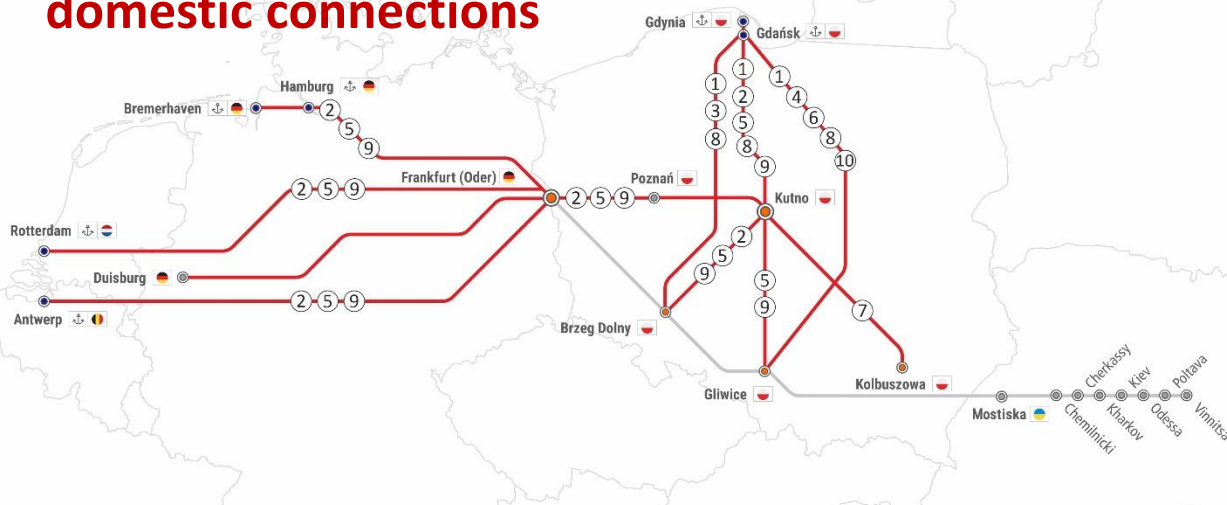

# RAILWAY REPORT

07.11-20.11.2022

## domestic connections

OBSTACLES AT RAIL INFRASTRUCTURE:		REFERS TO:
① Attention! 14.11 -18.11 closed rail access to GCT Gdynia terminal.		Kutno -> Gdynia -> Kutno Gliwice -> Gdynia -> Gliwice Brzeg Dolny -> Gdynia -> Brzeg Dolny
② Closing on the route between Żychlin – Jackowice from Sun to Wed during 00:00 – 04:00	Track no. 3	Gliwice -> Kutno -> Gliwice Brzeg Dolny -> Kutno -> Brzeg Dolny Kutno -> Gdynia/Gdańsk -> Kutno Frankfurt Oder -> Kutno -> Frankfurt Oder (RTM/ANTW/HMB)
③ Obstacles. Driving on a single track between Pierzyska – Pobiedziska, Mogilno – Kołodziejowo and Mogilno - Trzemeszko	Track no. 353	Brzeg Dolny -> Gdańsk/Gdynia -> Brzeg Dolny
④ Closing on the route between Ch.Siemkowice – Działoszyn from Mon to Thu during 11:00 – 15:00	Track no. 131	Gliwice -> Gdańsk/Gdynia -> Gliwice
⑤ Closing. Stara Wieś k/Kutna station from Mon to Fri during 22:30-04:30	Track no. 3	Gliwice -> Kutno -> Gliwice Brzeg Dolny -> Kutno -> Brzeg Dolny Kutno -> Gdynia/Gdańsk -> Kutno Frankfurt Oder -> Kutno -> Frankfurt Oder (RTM/ANTW/HMB)
⑥ Closing on the route between Wręczyca – Rusiec Łódzki, Mon/Fri-Sun during. 11:00 – 15:00 (other than driving on a single track)	Track no. 131	Gliwice -> Gdańsk/Gdynia -> Gliwice
⑦ Closing on the route between Dęba Opczyńska – Rozalin, 06-13.11	Track no. 22	Kolbuszowa – Kutno - Kolbuszowa
⑧ Obstacles. Driving on a single track between Złotniki Kujawskie - Jaksice	Track no. 131	Kutno -> Gdańsk/Gdynia -> Kutno Gliwice -> Gdańsk/Gdynia -> Gliwice Brzeg Dolny -> Gdańsk/Gdynia -> Brzeg Dolny
⑨ Closing on the route between Krzewie – Kutno, from Sun to Wed during 22:30-3:30	Track no. 3	Frankfurt Oder -> Kutno -> Frankfurt Oder Frankfurt Oder -> Poznań -> Frankfurt Oder (RTM/ANTW/HMB/DUI)
⑩ Closing on the route between Bytom Północny – Radzionków 26.10-06.12, at 07:00-15:00 / on Tuesdays 7:00-19:00	Track no. 131	Gliwice -> Gdańsk/Gdynia -> Gliwice