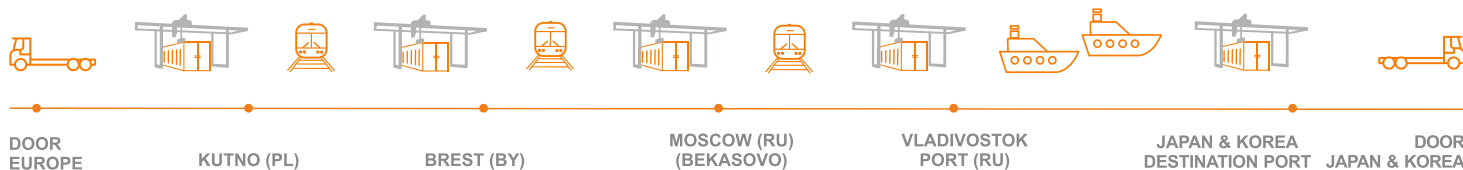

East Connections:
phone: +48 58 58 58 280
e-mail: east.intermodal@pcc.eu
www.pcc-intermodal.pl