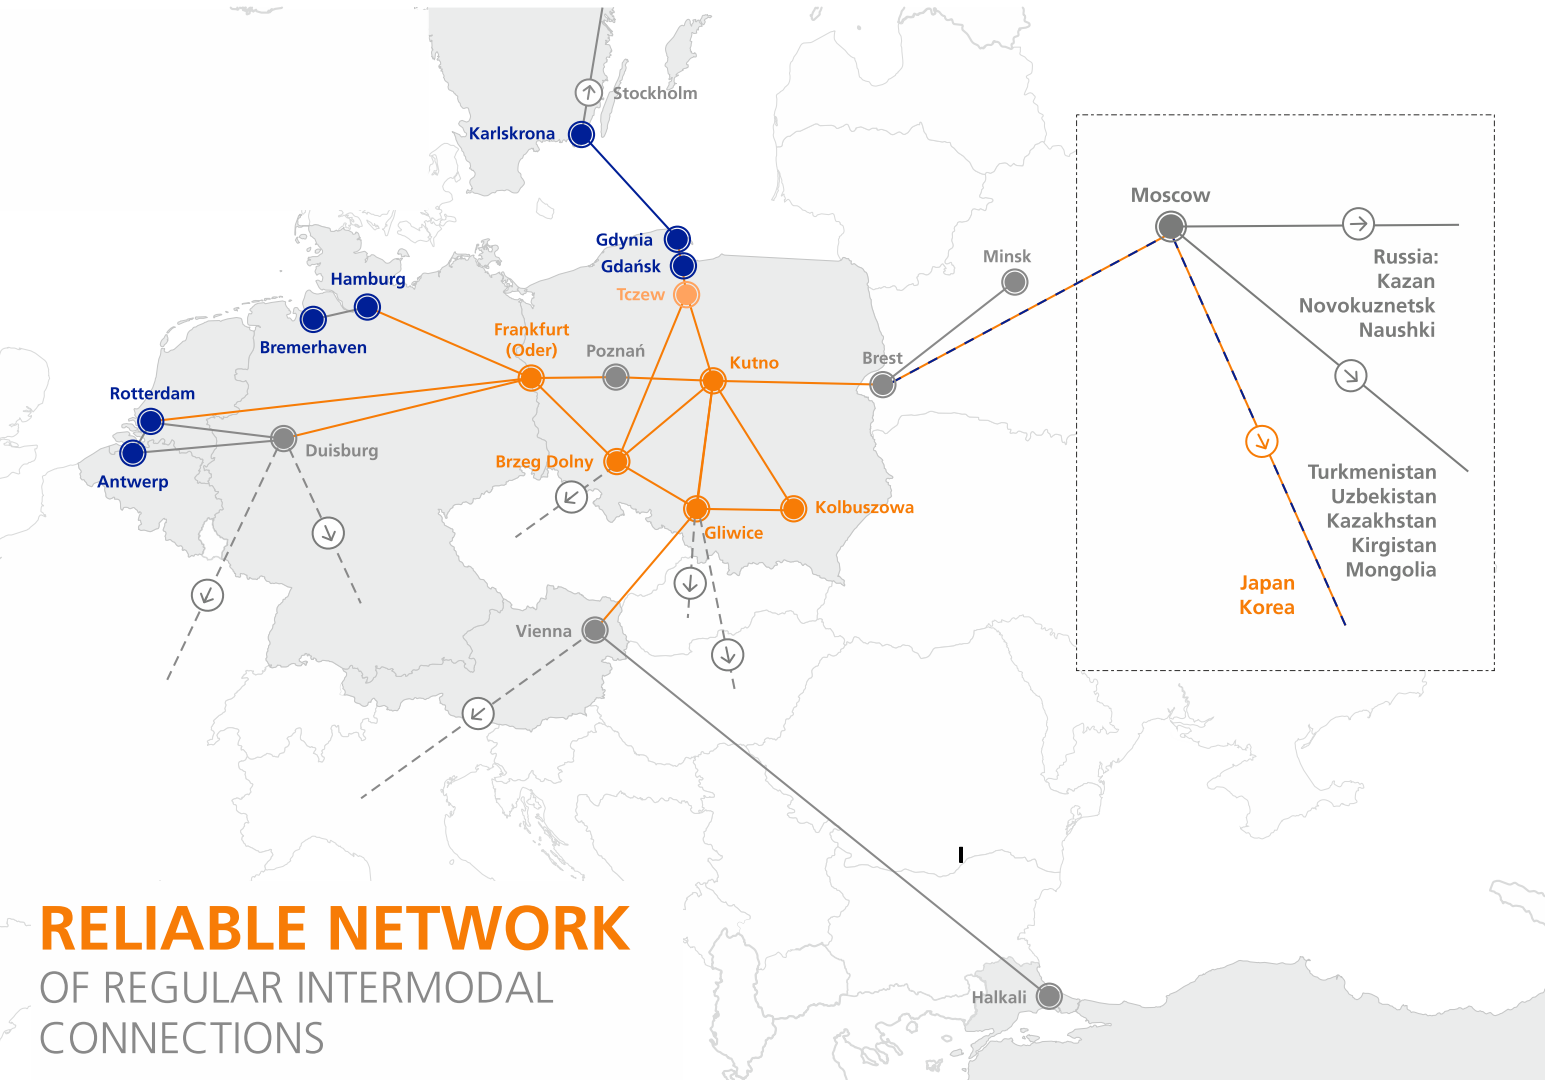

## Europe with Japan&Korea

- ✓ regular schedule
- ✓ short transit time
- ✓ complex service including terminals handlings
- ✓ door to door deliveries both ends
- ✓ 20' and 40' containers
- ✓ connecting Vladivostok with Korea and more than 45 ports in Japan
- ✓ daily intermodal connections among the whole Europe
- ✓ reliable transport of dangerous goods and reefers

**JAPAN AND KOREA  
TO/FROM EUROPE  
19 DAYS!**

East Connections:  
phone: +48 58 58 58 280  
e-mail: [east.intermodal@pcc.eu](mailto:east.intermodal@pcc.eu)  
[www.pcc-intermodal.pl](http://www.pcc-intermodal.pl)