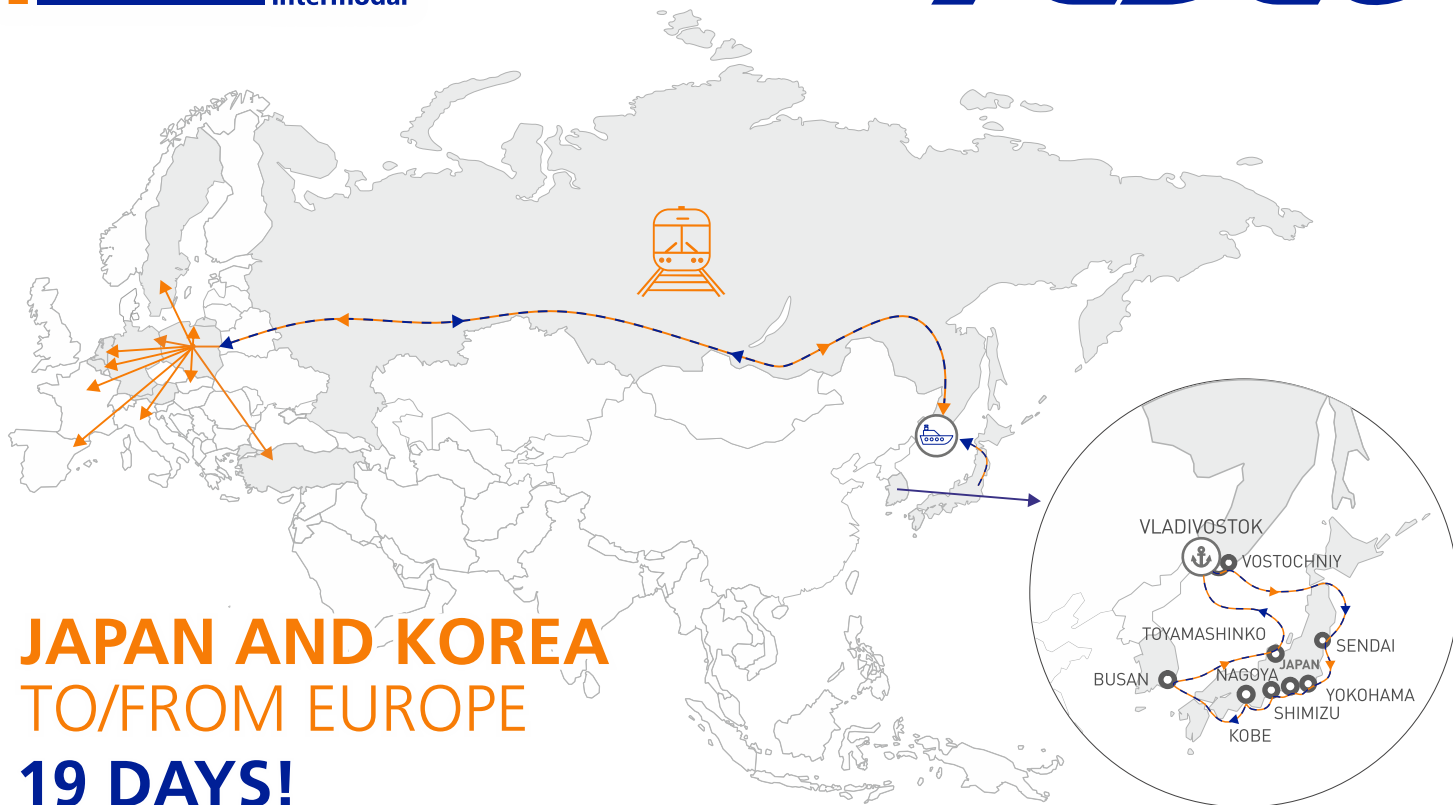

## Europe with Japan&Korea

- ✓ regular schedule
- ✓ short transit time
- ✓ complex service including terminals handlings
- ✓ door to door deliveries both ends
- ✓ 20' and 40' containers
- ✓ connecting Vladivostok with Korea and more than 45 ports in Japan
- ✓ daily intermodal connections among the whole Europe
- ✓ reliable transport of dangerous goods and reefers

**JAPAN AND KOREA  
TO/FROM EUROPE  
19 DAYS!**

East Connections:  
phone: +48 58 58 58 280  
e-mail: [east.intermodal@pcc.eu](mailto:east.intermodal@pcc.eu)  
[www.pcc-intermodal.pl](http://www.pcc-intermodal.pl)