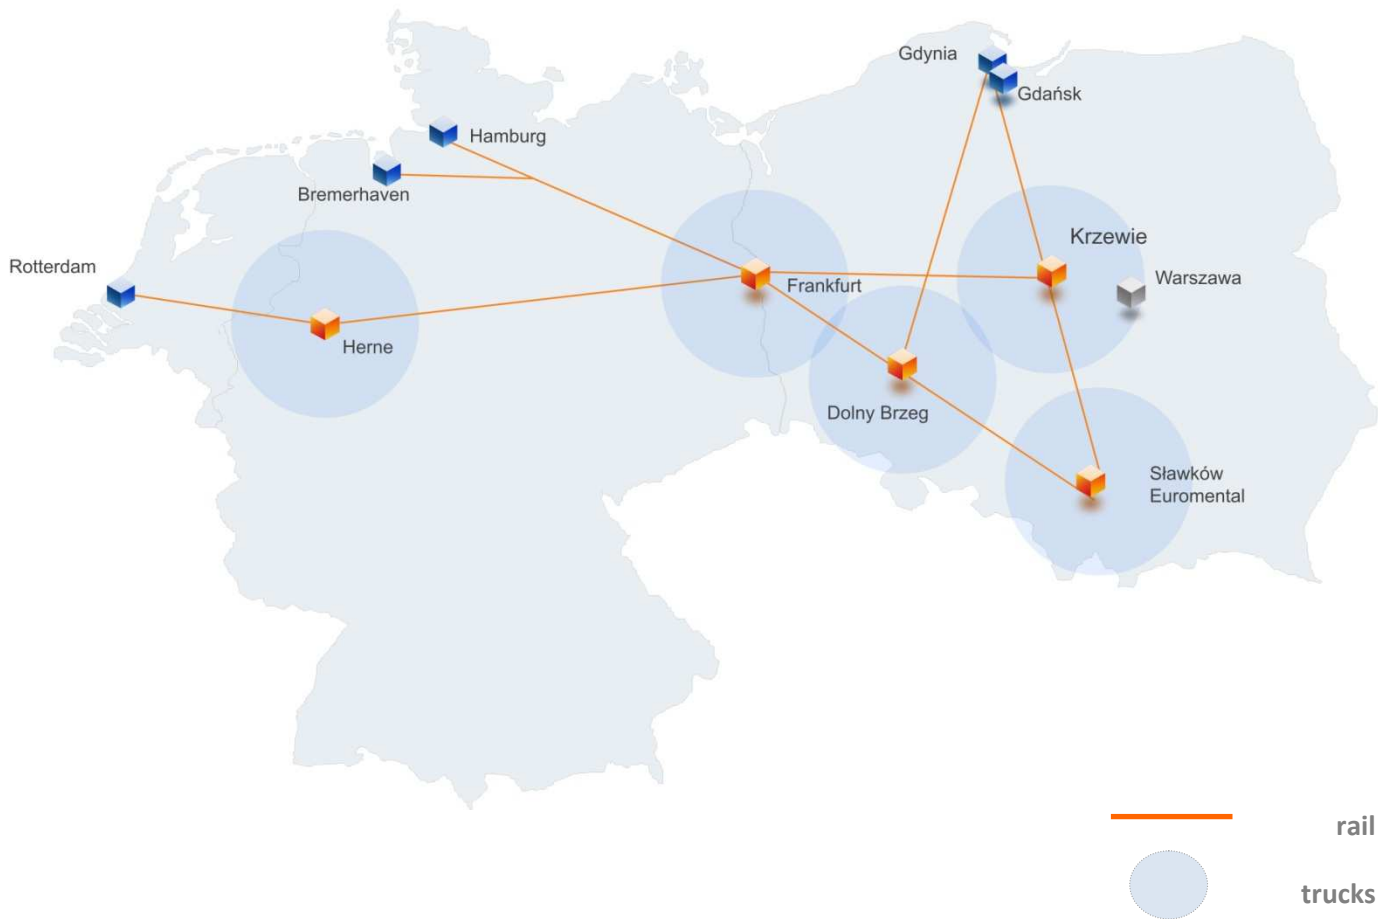

PCC Intermodal S.A. – TIME TABLE

REGULAR INTERMODAL CONNECTIONS

ROTTERDAM - POLAND

TIME TABLE: ROTTERDAM - POLAND

validity : as from April 12th

IMPORT FROM ROTTERDAM

Shuttle		Rotterdam - Krzewie	Time	Day	Time	Day	Time	Day
PCT Rotterdam	last booking *		12.00	Monday	12.00	Wednesday	12.00	Friday
	cut off PCT **		15.00	Monday	15.00	Wednesday	15.00	Friday
	departure PCT Rotterdam		20.00	Monday	20.00	Wednesday	20.00	Friday
Herne	cut off Herne		20.00	Monday	20.00	Wednesday	20.00	Friday
	departure Herne		8.00	Tuesday	8.00	Thursday	8.00	Saturday
KV F/Oder	arrival Frankfurt/Oder		20.00	Tuesday	20.00	Thursday	20.00	Saturday
	departure Frankfurt/Oder		4.00	Wednesday	4.00	Friday	4.00	Sunday
PCC Krzewie	arrival Krzewie		15.00	Wednesday	15.00	Friday	15.00	Sunday
ET Sławków	departure Frankfurt/Oder		2.00	Wednesday	2.00	Friday	2.00	Sunday
	arrival Sławków		4.00	Thursday	4.00	Saturday	4.00	Monday
PCC Brzeg Dolny	departure Frankfurt/Oder		3.00	Thursday	3.00	Saturday		
	arrival Brzeg Dolny		14.00	Thursday	14.00	Saturday		